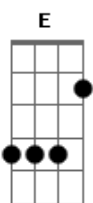

© ukulele-chords.com