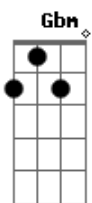

© ukulele-chords.com