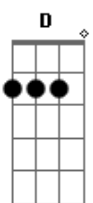

© ukulele-chords.com