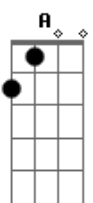

© ukulele-chords.com