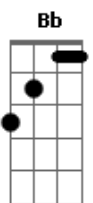

A Dbm Gbm E
R.I.P, what a dream, you're so damn dangerous.
A Gbm Dbm
I can't get enough.
D E
Wanna fall into your super love.
Dbm D
Yeah my heart never wants it to stop, please save me.
D E
Cause I never seem to get enough,
Dbm D
you're the bullet and you're making me drop Please save me.
D E
So give me all of your super love,
Dbm D
'Cause my body is so close to you, I'm waiting.
D E Dbm D
Dive here, and your arms falling there with you.
D E Gbm E
Wanna fall into your super love.
D E Gbm E
Cause I never seem to get enough.
D E Gbm E
Give me all of your super love I'm waiting.
D E Gbm E
Dive here, and your arms falling there with you.
D E
Wanna fall into your super love.
Dbm D
D Yeah my heart never wants it to stop, please save me.
D E
Cause I never seem to get enough,
Dbm D
you're the bullet and you're making me drop Please save me.
D E
So give me all of your super love,
Dbm D
'Cause my body is so close to you, I'm waiting.
D E Dbm D
Dive here, and your arms falling there with you.
D E
Wanna fall into your super love.
Dbm D
Yeah my heart never wants it to stop, please save me.
D E
Cause I never seem to get enough,
Dbm D
you're the bullet and you're making me drop Please save me.
D E
So give me all of your super love,
Dbm D
'Cause my body is so close to you, I'm waiting.
D E Dbm D
Dive here, and your arms falling there with you.
(D E Dbm D)

Acordes

© ukulele-chords.com