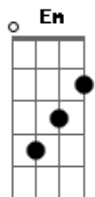

Charley Crockett - Welcome To Hard Times

tom: Em G C G
C D7 G
Em Em G C G

[Primeira Parte]

G C G
Life's a casino, I'm telling you
D7
And everybody's playing, boys and girls women children, me and If I told you my life just isn't fair
you
G C G
The dice are loaded, and everything's fixed
D7 G
Even a hobo would tell you this

[Refrão]

Em G C G
Welcome to hard-times, and feelin' low
Em C Am D7
Do you like sinnin'? No? Well, you will before you go
G C G Em
We got lots of gamblin', oh, and we're tellin' lies
C D7 G
You're certainly welcome to hard times

[Segunda Parte]

G C G
Take a look in my eyes tell me what you see
Am
D7
Besides the bright blinking lights, stretched out in front of
me
G C G
I wonder if you'll notice, would you even care
D7 G
If I told you my life just isn't fair

[Refrão]

Em G C G
Welcome to hard-times, and feelin' low
Em C Am D7
Do you like sinnin'? No? Well, you will before you go
G C G Em
We got lots of gamblin', oh, and we're tellin' lies
C D7 G
You're certainly welcome to hard times
Em C D7
Yes, hope you're feeling welcome
G
To hard times

Acordes

© ukulele-chords.com