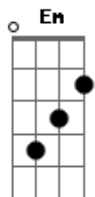

Charley Crockett - Welcome To Hard Times

tom: Em G C G
C D7 G
Em Em G C G

[Primeira Parte]

G C G
Life's a casino, I'm telling you
D7
And everybody's playing, boys and girls women children, me and If I told you my life just isn't fair
you
G C G
The dice are loaded, and everything's fixed
D7 G
Even a hobo would tell you this

[Refrão]

Em G C G
Welcome to hard-times, and feelin' low
Em C Am D7
Do you like sinnin'? No? Well, you will before you go
G C G Em
We got lots of gamblin', oh, and we're tellin' lies
C D7 G
You're certainly welcome to hard times

[Segunda Parte]

G C G
Take a look in my eyes tell me what you see
D7 Am
Besides the bright blinking lights, stretched out in front of
me
G C G
I wonder if you'll notice, would you even care
D7 G
If I told you my life just isn't fair

[Refrão]

Em G C G
Welcome to hard-times, and feelin' low
Em C Am D7
Do you like sinnin'? No? Well, you will before you go
G C G Em
We got lots of gamblin', oh, and we're tellin' lies
C D7 G
You're certainly welcome to hard times
Em C D7
Yes, hope you're feeling welcome
G
To hard times

Acordes

© ukulele-chords.com