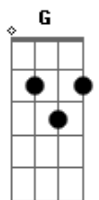

Chappell Roan - Red Wine Supernova

tom:

A (forma dos acordes no tom de G)

Capostrate na 2ª casa

Intro: G

[Primeira Parte]

^G
She was a playboy, Brigitte Bardot
^{Am}
She showed me things I didn't know
^C
She did it right there out on the deck
^G
Put her canine teeth
In the side of my neck

[Pré-Refrão]

^G
I'm in the hallway waitin' for ya
^{Am}
Mini skirt and my go-go boots (uh-huh)
^C
I just want you to make a move
^G
So slow down, sit down, it's new
^G
I just wanna get to know ya
^{Am}
Guess I didn't quite think it through

(Nah-uh, girl)

^C
Fell in love with the thought of you
^G
Now I'm choked up, face down, burnt out

[Refrão]

^G
Baby, why don't you come over?
^{Am}
Red wine supernova
^C
Fallin' into me
^G
(Let's pick it up now)
^G
I don't care that you're a stoner
^{Am}
Red wine supernova
^C ^G
Fall right into me

[Segunda Parte]

^G
I like (I like)
^{Am}
What you like (what you like)
^C
Long hair (no bra)
^G
It's my type (that's right)
^G

Acordes

© ukulele-chords.com

© ukulele-chords.com

© ukulele-chords.com

© ukulele-chords.com