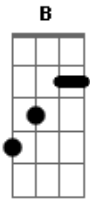

© ukulele-chords.com