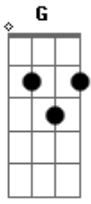

D|-----

A|-----

E|-----

Acordes

© ukulele-chords.com