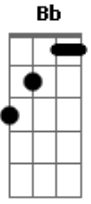

Chance The Rapper - Juke Jam

Tom: G
Intro: D Bb C Bb
D Bb C Bb

D Bb
C We used to roll at the rink, we used to roll at the rink
Bb
D (I used to talk way too much, you used to know everything)
Bb
C You couldn't stand me, I couldn't stand you
Bb
D You said I'm steady playin', but you steady playin' too
Bb
C Your big brother foot work
C Your play sister Juke
Bb
D The rink was the place but in that space and time
D I was too young for you
Bb
C As you were for me
C To worry about Frooties and Chews
Bb
D Till I found out all the shawdy's with cooties was cute
Bb
C And realized what booties can do

D We never rolled at the rink
Bb We would just go to the rink C
Bb

You ain't buy tokens no more D
You just hit roll at the rink D
Bb C
You had a nigga, I couldn't stand him C
Bb
But when they play Take You Down, Chris Brown
D
I am him standing Bb
I mean it's just dancing C
It's harmless as fuck
Bb
Then I put my waist through your hips D
And your legs and your arms just to harness you up
Bb
Then we hit the floor C
All the kitties start skating Bb
To see grown folks do, what grown folks do D
When they grown and they dating
Bb C Bb
We've got so much history baby, maybe D Bb
C Maybe you and I were meant to be Bb
C Maybe I'm crazy Bb
D Crazy about you

D We gon' get it poppin'
Bb We gon' get it Jukin'
C We gon' throw a party
Bb We ain't gotta do shit
D You came with your best friend
Bb Came up with for the weekend
C Rolling with your parties
B So tell me what you thinkin'
D So we gon' have a juke jam
Bb So we gon' have a juke jam
C We can have a party, just listening to music D
Like we used to do
Bb I'll get close to you
C I remember you
Bb You used to I remember you
D We've got so much history baby, (Juke) C Bb
Bb Maybe (Juke)

E|---10---8---5-----4/5-5--8--5-----10-----
---8-----5-----
B|---10---8---5-----4/5-----10-----
---8-----5-----
G|-----

D|-----

A|-----

E|-----

Acordes

© ukulele-chords.com

© ukulele-chords.com

© ukulele-chords.com