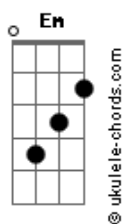

Chance Peña - Highs & Lows

tom:
 Bb (forma dos acordes no tom de G)
 Capotraste na 3ª casa

[Primeira Parte]

D We walked through the Waters
 C The shallow's gettin' colder
 D I know this is harder
 C Outside of new love's protection
 D Commitment ain't easy
 C With two hearts beatin'
 D Gotta dance through the seasons
 C Whatever you need, best believe, I will be there D C

[Refrão]

G Through the highs and lows, the ebbs and flows
 G All the things we can't control
 C I hope you know that my heart is steady
 G Through the highs and lows, I'll hold you close
 G Like greed to gold, I won't let go
 C I hope you know that my heart is steady

[Refrão]

Acordes

Through the highs and lows, the ebbs and flows
 G All the things we can't control
 C I hope you know that my heart is steady
 G Through the highs and lows, I'll hold you close
 G Like greed to gold, I won't let go
 C I hope you know that my heart is steady