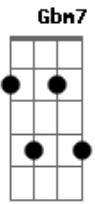

Dm Bbm
You call me
Dm Bbm
To come in
Dm Bbm
To the script
Gm C7
Into your novela
D7
Novela

You've called me as your special guest G7M
Gbm
Okay, baby
G7M Bm7
Me espera, oh
A
Te amo, te amo, te amo!

Gm7 Bb
Só vai ingressar na minha novela
Bm Bb D7M Bb
Se reconhecer o canto do sabiá, uh

Bm7 A7
Tão bom, eu sou

Acordes

© ukulele-chords.com

© ukulele-chords.com

© ukulele-chords.com

© ukulele-chords.com

© ukulele-chords.com

© ukulele-chords.com

© ukulele-chords.com

© ukulele-chords.com

© ukulele-chords.com

A protagonista da minha novela
A7
Tão bom, eu sou
Bm7
A protagonista da minha novela

Dm Bbm
I've called you
Dm Bbm
To come in
Dm Bbm
To a little script
Gm C
Into my novela
D7
Novela