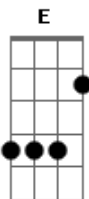

© ukulele-chords.com