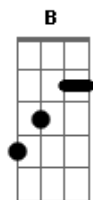

© ukulele-chords.com