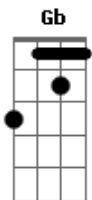

© ukulele-chords.com