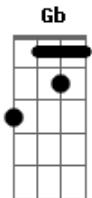

© ukulele-chords.com