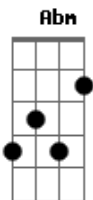

© ukulele-chords.com

© ukulele-chords.com