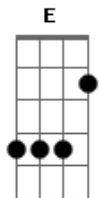

Century - Lover Why

Intro: **Dbm** **E** tom:

Why, lover why ?
(Teclado)

[Solo]

A sign of time **Dbm**
I lost my life, forgot to die **Abm**
Like any man, a frightened guy **Gb**
I'm keeping memories inside **A**
Of wounded love **B**
But I know **Dbm**
I'm more than sad and more today **Abm**
I'm eating words too hard to say **Gb**
A single tear and I'm away **A**
Away and gone **B**
I need you **E** D|-6p4-6-|
So far from hell, so far from you **Abm**
'Cause heaven's hard and black and gray **Gb**
You're just a someone gone away **A**
You never said goodbye **B** **Dbm**
Why, lover why ? **Abm** **Gb**
Why do flowers die ? **Dbm** **Abm** **Gb**
Dbm **Abm** **A** **B**

Everytime **Dbm**
I hear your voice, you heard my name **Abm**
You built the fire, wet the flame **Gb**
A swim for life, can't take the rain **A**
No turning back **B**
I need you **E**
So far from hell, so far from you **Abm**
'Cause heaven's hard and black and gray **Gb**
You're just a someone gone away **A**
You never said goodbye **B** **Dbm**
Dbm **Abm** **Gb**
Why, lover why ?
Dbm **Abm** **Gb**
Why do flowers die ?
Dbm **Abm** **A** **B**
Why, lover why ? Ah,ah

Acordes