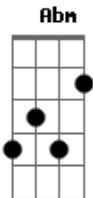

© ukulele-chords.com

© ukulele-chords.com