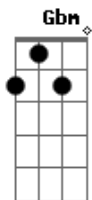

© ukulele-chords.com