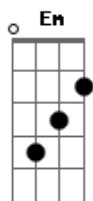

© ukulele-chords.com