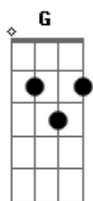

© ukulele-chords.com