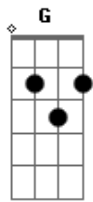

© ukulele-chords.com