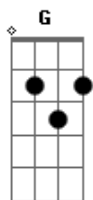

Céline Dion - When I Need You

Tom: C

[Albert Hammond]

1. When I need you, I just close my eyes and I'm with you,

and all that I saw, want to give you, it's only a heartbeat away.

2. When I need love, I hold out my hands and I touch love,

Honey, that's a heavy load that we bear.

But you know I won't be traveling a lifetime.

Its cold out, but hold out and do like I do.

Acordes

© ukulele-chords.com

© ukulele-chords.com

© ukulele-chords.com

© ukulele-chords.com