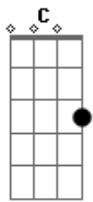

Céline Dion - When I Need You

Tom: C

[Albert Hammond]

1. When I need you, I just close my eyes and I'm with you,

and all that I saw, want to give you, it's only a heartbeat away.

2. When I need love, I hold out my hands and I touch love,

I never knew there was so much love keeping me warm night and day.

Miles and miles of empty space in between us,

a telephone can't take the place of your smile.

But you know I won't be traveling forever.

It's cold out, but hold out, and do like I do.

3. When I need you, I just close my eyes and I'm with you,

and all that I saw, wanna give you babe, it's only a heart beat away.

It's not easy when the road is goodbye love,

Honey, that's a heavy load that we bear.

But you know I won't be traveling a lifetime.

Its cold out, but hold out and do like I do.

Acordes

© ukulele-chords.com