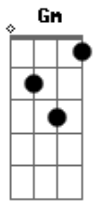

© ukulele-chords.com