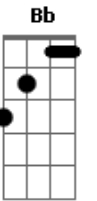

© ukulele-chords.com