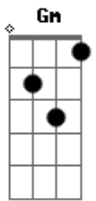

© ukulele-chords.com