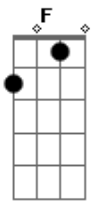

Céline Dion - Think Twice

Tom: F

Dm
Don't think I can't feel
Gm
That there's something wrong
C
You've been a sweetest part
Am Bb
Of my life for so long
Dm
I look in your eyes
Gm
There's a distant light
C
And you and I know
Am Bb
There'll be storm tonight

Gm C
This is getting serious
Gm C
Are you think about you
C7
Or us

F Bb C C7
Don't say what you about to say
F Am Bb C
Look back before you leave my life
F BB C
Be sure before you close that door
Gm Am Bb
Before you roll those dice
C F
Baby think twice

Dm
Baby think twice for the sake of our love
Gm
For the memory
C
For the and faith
Am Bb

That was you and me

Dm
Baby I know it ain't easy when
Gm
Your soul cries out for higher ground
C
'Cause when you're halfway up
Am Bb
You're always halfway down

Gm C
But baby this is serious
Gm C
Are you think about you
C7
Or us

Refrão

Gm C
Baby this is serious
Gm C
Are you think about you
C7
Or us

F Bb C
Don't say what you about to say
F Am Bb C7
Look back before you leave my life
F Bb C
Be sure before you close that door
Gm Am Bb C7
Before you roll those dice
F Bb C
Don't do what you about you do
F Am C
My everything depends on you
F Bb C
Whatever it takes I'll sacrifice
Gm Am Bb
Before you roll those dice
Bbm F
Baby think twice

Acordes

© ukulele-chords.com