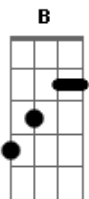

© ukulele-chords.com