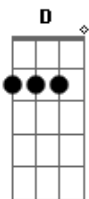

Céline Dion - That's The Way It Is

Tom: D

^E
I can read your mind and I know your story ^A ^B
^E I see what you're going through ^A ^{Dbm} ^B
^E It's an uphill climb, and I'm feeling sorry ^A ^B
^E But I know it will come to you ^{Dbm} ^B

Refrão:

^{Gbm} Don't surrender 'cause you can win ^A ^B
^{Gbm} In this thing called love ^B
^E When you want it the most there's no easy way out ^A ^{Dbm} ^B
^E When you're ready to go and your heart's left in doubt ^A ^{Dbm} ^B
^E Don't give up on your faith ^A ^{Dbm} ^B ^{Gbm}
^A Love comes to those who believe it ^B ^E
^E And that's the way it is ^A ^B

When you question me for a simple answer

^E I don't know what to say, no ^A ^{Dbm} ^B
^E But it's plain to see, if you stick together ^A ^B
^E You're gonna find a way, yeah ^{Dbm} ^B

Refrão:

^{Em} When life is empty with no tomorrow ^{Bm}
^{Am} And loneliness starts to call ^G
^{Em} Baby, don't worry, forget your sorrow ^{Bm}
^{Am} 'Cause love's gonna conquer it all, all ^G ^D
^A When you want it the most there's no easy way out ^D ^{Gbm} ^E
^A When you're ready to go and your heart's left in doubt ^D ^{Gbm} ^E
^E Don't give up on your faith ^D
^{Gbm} Love comes to those who believe it ^E ^{Bm}
^D And that's the way it is ^E ^A

Acordes