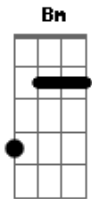

© ukulele-chords.com