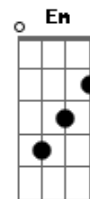

© ukulele-chords.com