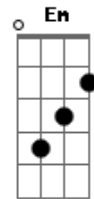

© ukulele-chords.com