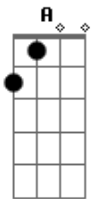

© ukulele-chords.com