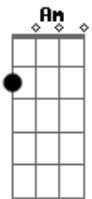

© ukulele-chords.com