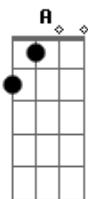

© ukulele-chords.com