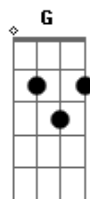

© ukulele-chords.com