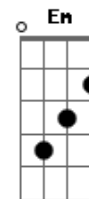

© ukulele-chords.com