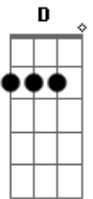

Céline Dion - That's The Way It Is

Tom: D

^E
I can read your mind and I know your story ^A ^B
^E ^A ^{Dbm} ^B
I see what you're going through
^E ^A ^B
It's an uphill climb, and I'm feeling sorry
^E ^{Dbm} ^B
But I know it will come to you

Refrão:

^{Gbm} ^A ^B
Don't surrender 'cause you can win
^{Gbm} ^B
In this thing called love
^E ^A ^{Dbm} ^B
When you want it the most there's no easy way out
^E ^A ^{Dbm} ^B
When you're ready to go and your heart's left in doubt
^E ^A
Don't give up on your faith
^{Dbm} ^B ^{Gbm}
Love comes to those who believe it
^A ^B ^E
And that's the way it is
^E ^A ^B

When you question me for a simple answer

^E ^A ^{Dbm} ^B
I don't know what to say, no
^E ^A ^B
But it's plain to see, if you stick together
^E ^{Dbm} ^B
You're gonna find a way, yeah

Refrão:

^{Em} ^{Bm}
When life is empty with no tomorrow
^{Am} ^G
And loneliness starts to call
^{Em} ^{Bm}
Baby, don't worry, forget your sorrow
^{Am} ^G ^D
'Cause love's gonna conquer it all, all
^A ^D ^{Gbm} ^E
When you want it the most there's no easy way out
^A ^D ^{Gbm} ^E
When you're ready to go and your heart's left in doubt
^E ^D
Don't give up on your faith
^{Gbm} ^E ^{Bm}
Love comes to those who believe it
^D ^E ^A
And that's the way it is

Acordes

© ukulele-chords.com