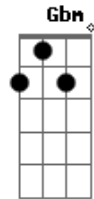

© ukulele-chords.com