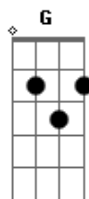

© ukulele-chords.com