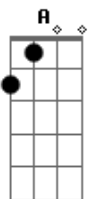

Céline Dion - That's The Way It Is

Tom: D

^E
I can read your mind and I know your story ^A ^B
^E ^A ^{Dbm} ^B
I see what you're going through
^E ^A ^B
It's an uphill climb, and I'm feeling sorry
^E ^{Dbm} ^B
But I know it will come to you

Refrão:

^{Gbm} ^A ^B
Don't surrender 'cause you can win
^{Gbm} ^B
In this thing called love
^E ^A ^{Dbm} ^B
When you want it the most there's no easy way out
^E ^A ^{Dbm} ^B
When you're ready to go and your heart's left in doubt
^E ^A
Don't give up on your faith
^{Dbm} ^B ^{Gbm}
Love comes to those who believe it
^A ^B ^E
And that's the way it is
^E ^A ^B

When you question me for a simple answer

^E ^A ^{Dbm} ^B
I don't know what to say, no
^E ^A ^B
But it's plain to see, if you stick together
^E ^{Dbm} ^B
You're gonna find a way, yeah

Refrão:

^{Em} ^{Bm}
When life is empty with no tomorrow
^{Am} ^G
And loneliness starts to call
^{Em} ^{Bm}
Baby, don't worry, forget your sorrow
^{Am} ^G ^D
'Cause love's gonna conquer it all, all
^A ^D ^{Gbm} ^E
When you want it the most there's no easy way out
^A ^D ^{Gbm} ^E
When you're ready to go and your heart's left in doubt
^E ^D
Don't give up on your faith
^{Gbm} ^E ^{Bm}
Love comes to those who believe it
^D ^E ^A
And that's the way it is

Acordes

© ukulele-chords.com

© ukulele-chords.com

© ukulele-chords.com

© ukulele-chords.com

© ukulele-chords.com

© ukulele-chords.com

© ukulele-chords.com

© ukulele-chords.com

© ukulele-chords.com

© ukulele-chords.com