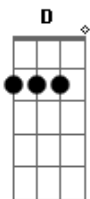

Céline Dion - That's The Way It Is

Tom: D

^E
I can read your mind and I know your story ^A ^B
^E ^A ^{Dbm} ^B
I see what you're going through
^E ^A ^B
It's an uphill climb, and I'm feeling sorry
^E ^{Dbm} ^B
But I know it will come to you

Refrão:

^{Gbm} ^A ^B
Don't surrender 'cause you can win
^{Gbm} ^B
In this thing called love
^E ^A ^{Dbm} ^B
When you want it the most there's no easy way out
^E ^A ^{Dbm} ^B
When you're ready to go and your heart's left in doubt
^E ^A
Don't give up on your faith
^{Dbm} ^B ^{Gbm}
Love comes to those who believe it
^A ^B ^E
And that's the way it is
^E ^A ^B

When you question me for a simple answer

^E ^A ^{Dbm} ^B
I don't know what to say, no
^E ^A ^B
But it's plain to see, if you stick together
^E ^{Dbm} ^B
You're gonna find a way, yeah

Refrão:

^{Em} ^{Bm}
When life is empty with no tomorrow
^{Am} ^G
And loneliness starts to call
^{Em} ^{Bm}
Baby, don't worry, forget your sorrow
^{Am} ^G ^D
'Cause love's gonna conquer it all, all
^A ^D ^{Gbm} ^E
When you want it the most there's no easy way out
^A ^D ^{Gbm} ^E
When you're ready to go and your heart's left in doubt
^E ^D
Don't give up on your faith
^{Gbm} ^E ^{Bm}
Love comes to those who believe it
^D ^E ^A
And that's the way it is

Acordes

© ukulele-chords.com