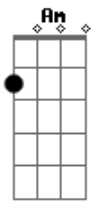

Can you choose to fall **Am** **Bb**
Should you risk it all **C** **Bb**

Oh yeah

(Dm, Bb, F, C, **Bb**)
How am I gonna stop it if you wanna give it all to love
When I'm on your side
And I understand you're the only one to know
Whether wrong or right

But it's critical **C** **Bb**

Oh yeah

(Dm, Bb, F, C, **Bb**)
How am I gonna stop it if you wanna give it all to love
When I'm on your side
And I understand you're the only one to know
Whether wrong or right

Let your heart decide **C** **Bb**

Yeah
(Dm, **Bb**)
Hey hey

Gm, **F**, **Am**, **C**
Give it all to love
Bb
Hey oh

(Dm, Bb, F, C, **Bb**)
How am I gonna stop it if you wanna give it all to love
When I'm on your side
And I understand you're the only one to know
Whether wrong or right

Let your heart decide **C** **Bb**

Dm
You're the only one

Acordes

© ukulele-chords.com

© ukulele-chords.com

© ukulele-chords.com

© ukulele-chords.com

© ukulele-chords.com