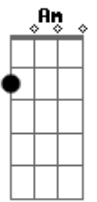

But it's critical **C** **Bb**

Oh yeah

(Dm, Bb, F, C, **Bb**)
How am I gonna stop it if you wanna give it all to love
When I'm on your side
And I understand you're the only one to know
Whether wrong or right

Let your heart decide **C** **Bb**

Yeah
(Dm, **Bb**)
Hey hey

Gm, **F**, **Am**, **C**
Give it all to love
Bb
Hey oh

(Dm, Bb, F, C, **Bb**)
How am I gonna stop it if you wanna give it all to love
When I'm on your side
And I understand you're the only one to know
Whether wrong or right

Let your heart decide **C** **Bb**

You're the only one **Dm**

Acordes

© ukulele-chords.com

© ukulele-chords.com

© ukulele-chords.com

© ukulele-chords.com

© ukulele-chords.com