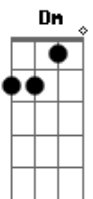

But it's critical **C** **Bb**

Oh yeah

(Dm, Bb, F, C, **Bb**)

How am I gonna stop it if you wanna give it all to love
When I'm on your side
And I understand you're the only one to know
Whether wrong or right

Let your heart decide **C** **Bb**

Yeah

(Dm, **Bb**)

Hey hey

Give it all to love **Gm**, **F**, **Am**, **C**

Hey oh **Bb**

(Dm, Bb, F, C, **Bb**)

How am I gonna stop it if you wanna give it all to love
When I'm on your side
And I understand you're the only one to know
Whether wrong or right

Let your heart decide **C** **Bb**

Dm

You're the only one

Acordes

© ukulele-chords.com

© ukulele-chords.com

© ukulele-chords.com

© ukulele-chords.com