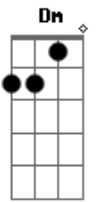

Can you choose to fall **Am** **Bb**
Should you risk it all **C** **Bb**

Oh yeah

(Dm, Bb, F, C, **Bb**)
How am I gonna stop it if you wanna give it all to love
When I'm on your side
And I understand you're the only one to know
Whether wrong or right

But it's critical **C** **Bb**

Oh yeah

(Dm, Bb, F, C, **Bb**)
How am I gonna stop it if you wanna give it all to love
When I'm on your side
And I understand you're the only one to know
Whether wrong or right

Let your heart decide **C** **Bb**

Yeah
(Dm, **Bb**)
Hey hey

Gm, **F**, **Am**, **C**
Give it all to love
Bb
Hey oh

(Dm, Bb, F, C, **Bb**)
How am I gonna stop it if you wanna give it all to love
When I'm on your side
And I understand you're the only one to know
Whether wrong or right

Let your heart decide **C** **Bb**

You're the only one **Dm**

Acordes

© ukulele-chords.com

© ukulele-chords.com

© ukulele-chords.com

© ukulele-chords.com

© ukulele-chords.com