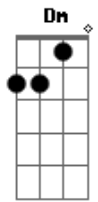

Can you choose to fall **Am** **Bb**
Should you risk it all **C** **Bb**

Oh yeah

(Dm, Bb, F, C, **Bb**)
How am I gonna stop it if you wanna give it all to love
When I'm on your side
And I understand you're the only one to know
Whether wrong or right

But it's critical **C** **Bb**

Oh yeah

(Dm, Bb, F, C, **Bb**)
How am I gonna stop it if you wanna give it all to love
When I'm on your side
And I understand you're the only one to know
Whether wrong or right

Let your heart decide **C** **Bb**

Yeah
(Dm, **Bb**)
Hey hey

Gm, **F**, **Am**, **C**
Give it all to love
Bb
Hey oh

(Dm, Bb, F, C, **Bb**)
How am I gonna stop it if you wanna give it all to love
When I'm on your side
And I understand you're the only one to know
Whether wrong or right

Let your heart decide **C** **Bb**

Dm
You're the only one

Acordes

© ukulele-chords.com

© ukulele-chords.com

© ukulele-chords.com

© ukulele-chords.com

© ukulele-chords.com