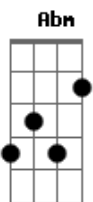

© ukulele-chords.com