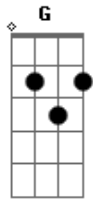

© ukulele-chords.com