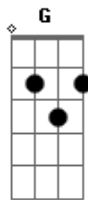

© ukulele-chords.com