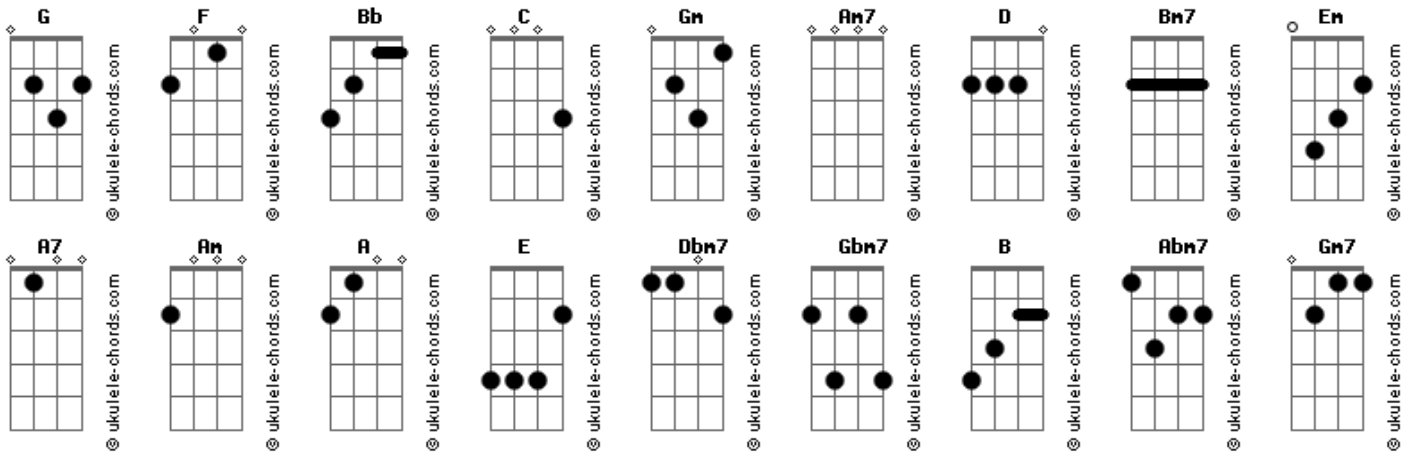

Céline Dion - Beauty and the Beast

Tom: G
Intro: F Bb C (2x)

F Bb C F Gm
Tale as old as time, true as it can be.
F Am7 Bb
Barely even friends, then some - bod - y bends

D G Bm7 C
Just a little change ... small, to say the least;
D G Bm7 Em
Both a little scared, neither one pre-pared --
Bm7 Em D
Beauty and the beast.

A7 G A7 G
Ever just the same ever a surprise,
A7 Bm7
Ever as before, ever just as sure
C A7 D (solo de teclado)
As the sun will rise.

Repeat 3rd Verse a second time then finish with this:

Acordes

C F C

G C D G Am
Tale as old as time, tune as old as song.
G Bm7 Em
Bittersweet and strange, finding you can change,
A D E
Learning you were wrong.

E A E Bm7
Certain as the sun, certain as the sun, rising in the East.
Dbm7 A Dbm7 A
Tale as old as time, song as old as rhyme --
Gbm7 B E
Beauty and the beast.

Coda:
Dbm7 A Dbm7 A
Tale as old as time, song as old as rhyme --
Gbm7 B E A E A E Abm7 Gm7 Gbm7
Beauty and the beast,
Gbm7 B
beauty and the beast.