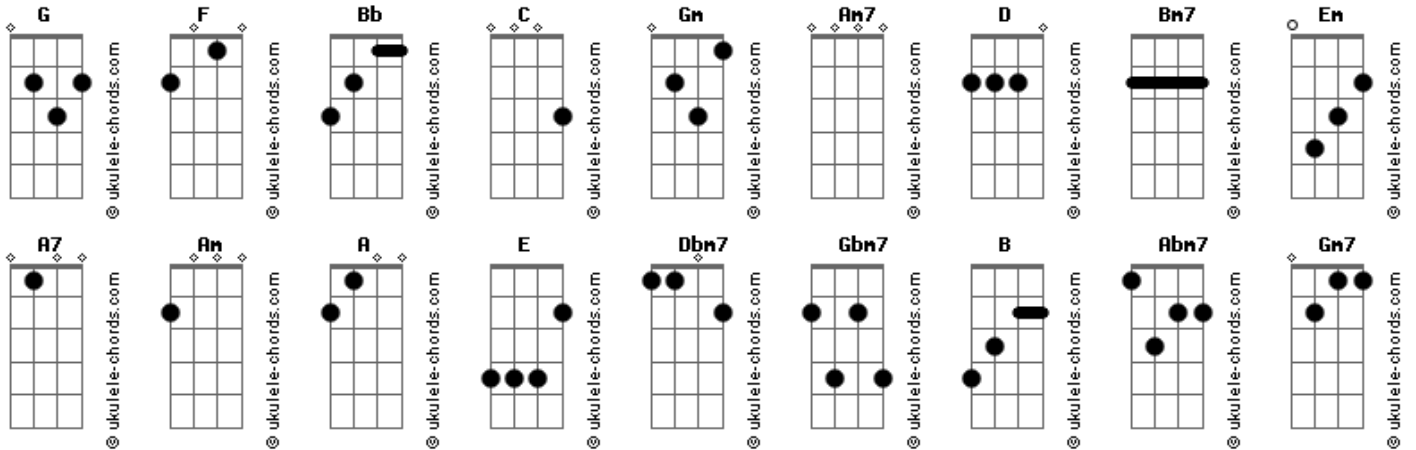

# Céline Dion - Beauty and the Beast

Tom: G  
Intro: F Bb C (2x)

F Bb C F Gm  
Tale as old as time, true as it can be.  
F Am7 Bb  
Barely even friends, then some - bod - y bends

D G Bm7 C  
Just a little change ... small, to say the least;  
D G Bm7 Em  
Both a little scared, neither one pre-pared --  
Bm7 Em D  
Beauty and the beast.

A7 G A7 G  
Ever just the same ever a surprise,  
A7 Bm7  
Ever as before, ever just as sure  
C A7 D (solo de teclado)  
As the sun will rise.

Repeat 3rd Verse a second time then finish with this:

## Acordes

C F C

G C D G Am  
Tale as old as time, tune as old as song.  
G Bm7 Em  
Bittersweet and strange, finding you can change,  
A D E  
Learning you were wrong.

E A E Bm7  
Certain as the sun, certain as the sun, rising in the East.  
Dbm7 A Dbm7 A  
Tale as old as time, song as old as rhyme --  
Gbm7 B E  
Beauty and the beast.

Coda:  
Dbm7 A Dbm7 A  
Tale as old as time, song as old as rhyme --  
Gbm7 B E A E A E Abm7 Gm7 Gbm7  
Beauty and the beast,  
Gbm7 B  
beauty and the beast.