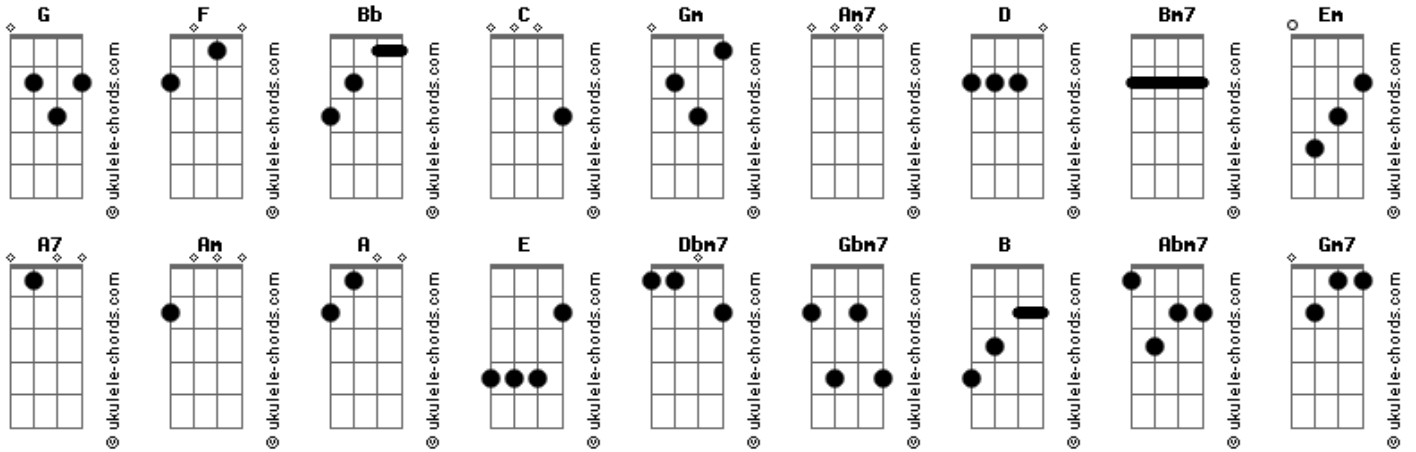

Céline Dion - Beauty and the Beast

Tom: G
Intro: F Bb C (2x)

F Bb C F Gm
Tale as old as time, true as it can be.
F Am7 Bb
Barely even friends, then some - bod - y bends

D G Bm7 C
Just a little change ... small, to say the least;
D G Bm7 Em
Both a little scared, neither one pre-pared --
Bm7 Em D
Beauty and the beast.

A7 G A7 G
Ever just the same ever a surprise,
A7 Bm7
Ever as before, ever just as sure
C A7 D (solo de teclado)
As the sun will rise.

Repeat 3rd Verse a second time then finish with this:

Acordes

C F C

G C D G Am
Tale as old as time, tune as old as song.
G Bm7 Em
Bittersweet and strange, finding you can change,
A D E
Learning you were wrong.

E A E Bm7
Certain as the sun, certain as the sun, rising in the East.
Dbm7 A Dbm7 A
Tale as old as time, song as old as rhyme --
Gbm7 B E
Beauty and the beast.

Coda:
Dbm7 A Dbm7 A
Tale as old as time, song as old as rhyme --
Gbm7 B E A E A E Abm7 Gm7 Gbm7
Beauty and the beast,
Gbm7 B
beauty and the beast.