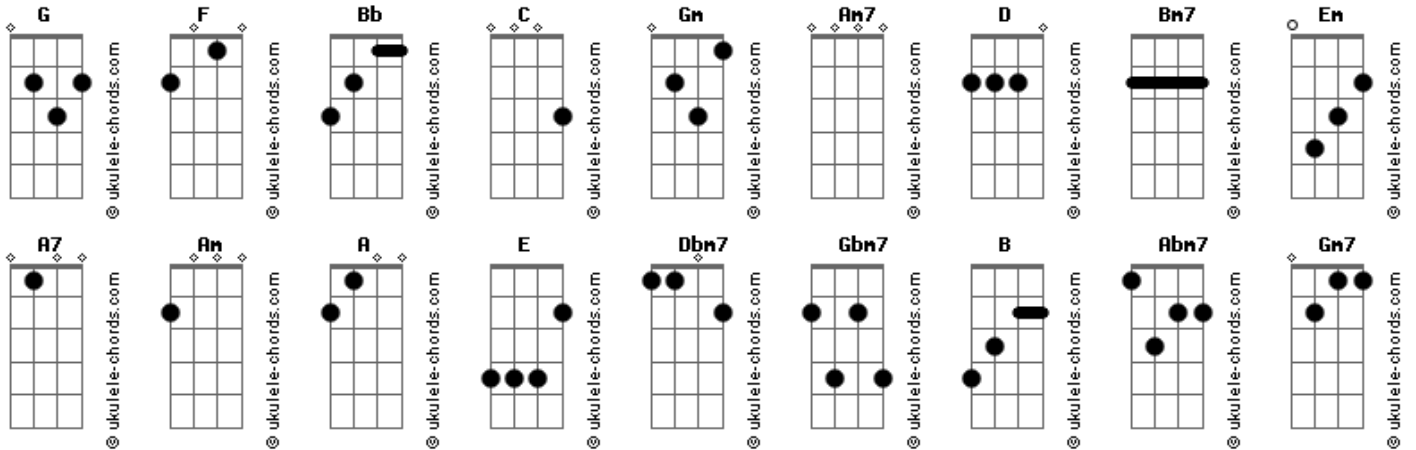

Céline Dion - Beauty and the Beast

Tom: G
Intro: F Bb C (2x)

F Bb C F Gm
Tale as old as time, true as it can be.
F Am7 Bb
Barely even friends, then some - bod - y bends

D G Bm7 C
Just a little change ... small, to say the least;
D G Bm7 Em
Both a little scared, neither one pre-pared --
Bm7 Em D
Beauty and the beast.

A7 G A7 G
Ever just the same ever a surprise,
A7 Bm7
Ever as before, ever just as sure
C A7 D (solo de teclado)
As the sun will rise.

Repeat 3rd Verse a second time then finish with this:

Acordes

C F C

G C D G Am
Tale as old as time, tune as old as song.
G Bm7 Em
Bittersweet and strange, finding you can change,
A D E
Learning you were wrong.

E A E Bm7
Certain as the sun, certain as the sun, rising in the East.
Dbm7 A Dbm7 A
Tale as old as time, song as old as rhyme --
Gbm7 B E
Beauty and the beast.

Coda:
Dbm7 A Dbm7 A
Tale as old as time, song as old as rhyme --
Gbm7 B E A E A E Abm7 Gm7 Gbm7
Beauty and the beast,
Gbm7 B
beauty and the beast.