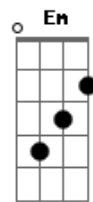

© ukulele-chords.com