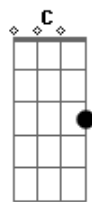

© ukulele-chords.com