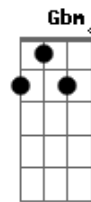

© ukulele-chords.com