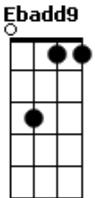

Cecitônio Coelho - Barraco Quizomba

tom:

Intro: ^G
Aadd9 **Cm** **G** **Aadd9** **Cm** **G**
Aadd9 **Cm** **G** **Aadd9** **Cm** **G**

^C ^D ^{Gadd9}
 Pra matar a fome dispensei o paladar
^{Dbm7} ^{Gb7} ^{Bm7}

© ukulele-chords.com

© ukulele-chords.com

© ukulele-chords.com

© ukulele-chords.com

© ukulele-chords.com

© ukulele-chords.com

© ukulele-chords.com

^A ^C ^B ^{Em}
 Quilombolas na paisagem Quilombo, Quilombagem
^D ^{Em} ^D ^{Em}
 Chuva de verão raios e trovões