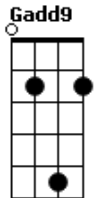

Cecitônio Coelho - Barraco Quizomba

tom:

Intro: ^G
Aadd9 **Cm** **G** **Aadd9** **Cm** **G**
Aadd9 **Cm** **G** **Aadd9** **Cm** **G**

^C ^D ^{Gadd9}
 Pra matar a fome dispensei o paladar
^{Dbm7} ^{Gb7} ^{Bm7}

© ukulele-chords.com

© ukulele-chords.com

© ukulele-chords.com

© ukulele-chords.com

© ukulele-chords.com

© ukulele-chords.com

© ukulele-chords.com

^A ^C ^B ^{Em}
 Quilombolas na paisagem Quilombo, Quilombagem
^D ^{Em} ^D ^{Em}
 Chuva de verão raios e trovões