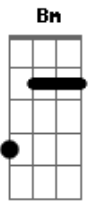

Cécile Corbel - The Neglected Garden

tom:

Intro: D

D G Bm
So many years have passed
C D
The dew is still on the roses
G Bm
I left my childhood
C D
In a garden green

C D
Come in the garden and look at the trees
G C D
I used to play there when I was a child
C D
Squirrels and birds, little fairies
G C D
Settled down there long ago

D G Bm
So many years have passed
C D
The dew is still on the roses
G Bm
I left my childhood
C D
In a garden green

C D
Come in the garden and sit on the grass
G C D
I used to sit there when I was a child
C D
Ivy and moss, little daisies
G C D
Covered the lane long ago

D G Bm
So many years have passed
C D
The dew is still on the roses
G Bm
I kept my memories
C D
In that garden green

(C D G C D)
(C D G C D)
(D G Bm C D)

D G Bm
I kept my memories
C D
In that garden green

[Final] C D G C D
C D G C D

Acordes

© ukulele-chords.com

© ukulele-chords.com

© ukulele-chords.com

© ukulele-chords.com