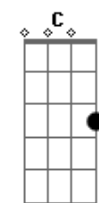

© ukulele-chords.com