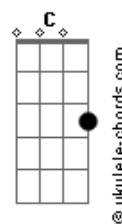

Cath Silva - Rio

tom:

Intro: Gm Bb Dm C

Gm Bb Dm C
I found a place not too far away
Gm Bb Dm C
The breeze in your hair, throw back to that day
Gm Bb Dm C
Intriguing I say, connection maybe
Gm Bb Dm C Gm
Laying in my lap, fingers on your hair

Bb
Not too long ago
Dm
I swear I told you so
C
Could be more breezy
Gm Bb
But we made it so easy
Dm
Forgive me so, forget me so
C
Don't let me go

Gm Bb Dm C
Smelling your perfume, remembering to go
Gm Bb Dm C
I don't wanna leave you alone, bring it back home
Gm Bb Dm
I'm watching the moon, light as the wind
C Gm
The thoughts of you, wondering if possible

Bb
Not too long ago
Dm
I swear I told you so
C
Could be more breezy
Gm Bb
But we made it so easy

Acordes

Dm
Forgive me so, forget me so
C
Don't let me go
Gm
Take me back to that day
Bb
When we kissed by the moon and the stars
Dm
Bringing your hair across to mine
C
Holding hands, crossing fingers
Gm
Until it ends
Bb Dm
I remember when I thought of you
C
Couldn't believe, is this real?
Gm
Take me to Rio, let's travel the world
Bb
Let's see what's around for us
Dm
The places we never thought existed
C Gm
Bring it to us, oh
Bb
Not too long ago
Dm
I swear I told you so
C
Could be more breezy
Gm Bb
But we made it so easy
Dm
Forgive me so, forget me so
C
Don't let me go
[Final] Gm Bb Dm C Gm