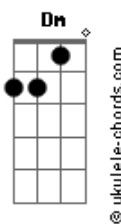

Cath Silva - Rio

tom:

Intro: Gm Bb Dm C

Gm Bb Dm C
I found a place not too far away
Gm Bb Dm C
The breeze in your hair, throw back to that day
Gm Bb Dm C
Intriguing I say, connection maybe
Gm Bb Dm C Gm
Laying in my lap, fingers on your hair

Bb
Not too long ago
Dm
I swear I told you so
C
Could be more breezy
Gm Bb
But we made it so easy
Dm
Forgive me so, forget me so
C
Don't let me go

Gm Bb Dm C
Smelling your perfume, remembering to go
Gm Bb Dm C
I don't wanna leave you alone, bring it back home
Gm Bb Dm
I'm watching the moon, light as the wind
C Gm
The thoughts of you, wondering if possible

Bb
Not too long ago
Dm
I swear I told you so
C
Could be more breezy
Gm Bb
But we made it so easy

Acordes

Dm
Forgive me so, forget me so
C
Don't let me go
Gm
Take me back to that day
Bb
When we kissed by the moon and the stars
Dm
Bringing your hair across to mine
C
Holding hands, crossing fingers
Gm
Until it ends
Bb Dm
I remember when I thought of you
C
Couldn't believe, is this real?
Gm
Take me to Rio, let's travel the world
Bb
Let's see what's around for us
Dm
The places we never thought existed
C Gm
Bring it to us, oh
Bb
Not too long ago
Dm
I swear I told you so
C
Could be more breezy
Gm Bb
But we made it so easy
Dm
Forgive me so, forget me so
C
Don't let me go
[Final] Gm Bb Dm C Gm