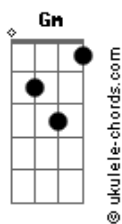

Cath Silva - Rio

tom:

Intro: Gm Bb Dm C

Gm Bb Dm C
I found a place not too far away
Gm Bb Dm C
The breeze in your hair, throw back to that day
Gm Bb Dm C
Intriguing I say, connection maybe
Gm Bb Dm C Gm
Laying in my lap, fingers on your hair

Bb
Not too long ago
Dm
I swear I told you so
C
Could be more breezy
Gm Bb
But we made it so easy
Dm
Forgive me so, forget me so
C
Don't let me go

Gm Bb Dm C
Smelling your perfume, remembering to go
Gm Bb Dm C
I don't wanna leave you alone, bring it back home
Gm Bb Dm
I'm watching the moon, light as the wind
C Gm
The thoughts of you, wondering if possible

Bb
Not too long ago
Dm
I swear I told you so
C
Could be more breezy
Gm Bb
But we made it so easy

Acordes

Dm
Forgive me so, forget me so
C
Don't let me go
Gm
Take me back to that day
Bb
When we kissed by the moon and the stars
Dm
Bringing your hair across to mine
C
Holding hands, crossing fingers
Gm
Until it ends
Bb Dm
I remember when I thought of you
C
Couldn't believe, is this real?
Gm
Take me to Rio, let's travel the world
Bb
Let's see what's around for us
Dm
The places we never thought existed
C Gm
Bring it to us, oh
Bb
Not too long ago
Dm
I swear I told you so
C
Could be more breezy
Gm Bb
But we made it so easy
Dm
Forgive me so, forget me so
C
Don't let me go
[Final] Gm Bb Dm C Gm