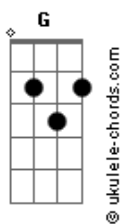

Cath Silva - Rio

tom:

Intro: Gm Bb Dm C

Gm Bb Dm C
I found a place not too far away
Gm Bb Dm C
The breeze in your hair, throw back to that day
Gm Bb Dm C
Intriguing I say, connection maybe
Gm Bb Dm C Gm
Laying in my lap, fingers on your hair

Bb
Not too long ago
Dm
I swear I told you so
C
Could be more breezy
Gm Bb
But we made it so easy
Dm
Forgive me so, forget me so
C
Don't let me go

Gm Bb Dm C
Smelling your perfume, remembering to go
Gm Bb Dm C
I don't wanna leave you alone, bring it back home
Gm Bb Dm
I'm watching the moon, light as the wind
C Gm
The thoughts of you, wondering if possible

Bb
Not too long ago
Dm
I swear I told you so
C
Could be more breezy
Gm Bb
But we made it so easy

Acordes

Dm
Forgive me so, forget me so
C
Don't let me go
Gm
Take me back to that day
Bb
When we kissed by the moon and the stars
Dm
Bringing your hair across to mine
C
Holding hands, crossing fingers
Gm
Until it ends
Bb Dm
I remember when I thought of you
C
Couldn't believe, is this real?
Gm
Take me to Rio, let's travel the world
Bb
Let's see what's around for us
Dm
The places we never thought existed
C Gm
Bring it to us, oh
Bb
Not too long ago
Dm
I swear I told you so
C
Could be more breezy
Gm Bb
But we made it so easy
Dm
Forgive me so, forget me so
C
Don't let me go
[Final] Gm Bb Dm C Gm