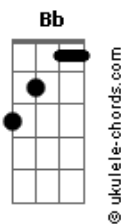

Cath Silva - Rio

tom:

Intro: Gm Bb Dm C

Gm Bb Dm C
I found a place not too far away
Gm Bb Dm C
The breeze in your hair, throw back to that day
Gm Bb Dm C
Intriguing I say, connection maybe
Gm Bb Dm C Gm
Laying in my lap, fingers on your hair

Bb
Not too long ago
Dm
I swear I told you so
C
Could be more breezy
Gm Bb
But we made it so easy
Dm
Forgive me so, forget me so
C
Don't let me go

Gm Bb Dm C
Smelling your perfume, remembering to go
Gm Bb Dm C
I don't wanna leave you alone, bring it back home
Gm Bb Dm
I'm watching the moon, light as the wind
C Gm
The thoughts of you, wondering if possible

Bb
Not too long ago
Dm
I swear I told you so
C
Could be more breezy
Gm Bb
But we made it so easy

Acordes

Dm
Forgive me so, forget me so
C
Don't let me go
Gm
Take me back to that day
Bb
When we kissed by the moon and the stars
Dm
Bringing your hair across to mine
C
Holding hands, crossing fingers
Gm
Until it ends
Bb Dm
I remember when I thought of you
C
Couldn't believe, is this real?
Gm
Take me to Rio, let's travel the world
Bb
Let's see what's around for us
Dm
The places we never thought existed
C Gm
Bring it to us, oh
Bb
Not too long ago
Dm
I swear I told you so
C
Could be more breezy
Gm Bb
But we made it so easy
Dm
Forgive me so, forget me so
C
Don't let me go
[Final] Gm Bb Dm C Gm