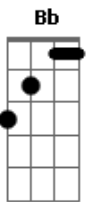

Cath Silva - Rio

tom:

Intro: Gm Bb Dm C

Gm Bb Dm C
I found a place not too far away
Gm Bb Dm C
The breeze in your hair, throw back to that day
Gm Bb Dm C
Intriguing I say, connection maybe
Gm Bb Dm C Gm
Laying in my lap, fingers on your hair

Bb
Not too long ago
Dm
I swear I told you so
C
Could be more breezy
Gm Bb
But we made it so easy
Dm
Forgive me so, forget me so
C
Don't let me go

Gm Bb Dm C
Smelling your perfume, remembering to go
Gm Bb Dm C
I don't wanna leave you alone, bring it back home
Gm Bb Dm
I'm watching the moon, light as the wind
C Gm
The thoughts of you, wondering if possible

Bb
Not too long ago
Dm
I swear I told you so
C
Could be more breezy
Gm Bb
But we made it so easy

Acordes

© ukulele-chords.com

© ukulele-chords.com

© ukulele-chords.com

© ukulele-chords.com

© ukulele-chords.com