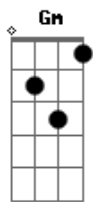

Cath Silva - Rio

tom:

Intro: Gm Bb Dm C

Gm Bb Dm C
I found a place not too far away
Gm Bb Dm C
The breeze in your hair, throw back to that day
Gm Bb Dm C
Intriguing I say, connection maybe
Gm Bb Dm C Gm
Laying in my lap, fingers on your hair

Bb
Not too long ago
Dm
I swear I told you so
C
Could be more breezy
Gm Bb
But we made it so easy
Dm
Forgive me so, forget me so
C
Don't let me go

Gm Bb Dm C
Smelling your perfume, remembering to go
Gm Bb Dm C
I don't wanna leave you alone, bring it back home
Gm Bb Dm
I'm watching the moon, light as the wind
C Gm
The thoughts of you, wondering if possible

Bb
Not too long ago
Dm
I swear I told you so
C
Could be more breezy
Gm Bb
But we made it so easy

Acordes

© ukulele-chords.com

© ukulele-chords.com

© ukulele-chords.com

© ukulele-chords.com

© ukulele-chords.com