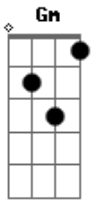

Cath Silva - Rio

tom:

Intro: Gm Bb Dm C

Gm Bb Dm C
I found a place not too far away
Gm Bb Dm C
The breeze in your hair, throw back to that day
Gm Bb Dm C
Intriguing I say, connection maybe
Gm Bb Dm C Gm
Laying in my lap, fingers on your hair

Bb
Not too long ago
Dm
I swear I told you so
C
Could be more breezy
Gm Bb
But we made it so easy
Dm
Forgive me so, forget me so
C
Don't let me go

Gm Bb Dm C
Smelling your perfume, remembering to go
Gm Bb Dm C
I don't wanna leave you alone, bring it back home
Gm Bb Dm
I'm watching the moon, light as the wind
C Gm
The thoughts of you, wondering if possible

Bb
Not too long ago
Dm
I swear I told you so
C
Could be more breezy
Gm Bb
But we made it so easy

Acordes

© ukulele-chords.com

© ukulele-chords.com

© ukulele-chords.com

© ukulele-chords.com

© ukulele-chords.com