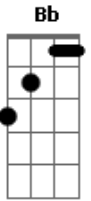

Cath Silva - Rio

tom:

Intro: Gm Bb Dm C

Gm Bb Dm C
I found a place not too far away
Gm Bb Dm C
The breeze in your hair, throw back to that day
Gm Bb Dm C
Intriguing I say, connection maybe
Gm Bb Dm C Gm
Laying in my lap, fingers on your hair

Bb
Not too long ago
Dm
I swear I told you so
C
Could be more breezy
Gm Bb
But we made it so easy
Dm
Forgive me so, forget me so
C
Don't let me go

Gm Bb Dm C
Smelling your perfume, remembering to go
Gm Bb Dm C
I don't wanna leave you alone, bring it back home
Gm Bb Dm
I'm watching the moon, light as the wind
C Gm
The thoughts of you, wondering if possible

Bb
Not too long ago
Dm
I swear I told you so
C
Could be more breezy
Gm Bb
But we made it so easy

Acordes

© ukulele-chords.com

© ukulele-chords.com

© ukulele-chords.com

© ukulele-chords.com

© ukulele-chords.com