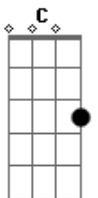

Cath Silva - Hey Child

tom:

A (forma dos acordes no tom de G)

Capostrate na 2ª casa

Intro: G

G
Hey child, look up
C G
You have a long way to go
G
Hey child, don't give up
C G
I'm right here by your side

Em G
I know sometimes trouble comes
Em G
And hits you hard making you fall
Em C
But don't worry son
D G
Sometimes we fall to learn how to get up again

G
Hey child, get up
C G
Hold my hand and come with me

Acordes

© ukulele-chords.com

© ukulele-chords.com

© ukulele-chords.com

© ukulele-chords.com

© ukulele-chords.com

© ukulele-chords.com

ukulele-chords.com

My child, open your heart
C G
Let me dwell inside of you
Em G
I know sometimes it feels
Em G
That you are all alone
C D D D
But I promise you son, you can have my word
G
I'm right beside you
(G Cadd9 G Cadd9)
Am
My heart is swelling
G
Tears are falling
Am
Body trembling
G
Love overflowing
Am
My heart is swelling
G
Tears are falling
Am
Body trembling
G
Love overflowing
Am
My heart is swelling
[Final] G Am G