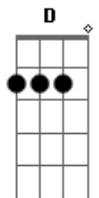

Cath Silva - Hey Child

tom:

A (forma dos acordes no tom de G)

Capostrate na 2ª casa

Intro: G

G
Hey child, look up
C G
You have a long way to go
G
Hey child, don't give up
C G
I'm right here by your side

Em G
I know sometimes trouble comes
Em G
And hits you hard making you fall
Em C
But don't worry son
D G
Sometimes we fall to learn how to get up again

G
Hey child, get up
C G
Hold my hand and come with me

Acordes

© ukulele-chords.com

© ukulele-chords.com

© ukulele-chords.com

© ukulele-chords.com

© ukulele-chords.com

© ukulele-chords.com

ukulele-chords.com

My child, open your heart
C G
Let me dwell inside of you
Em G
I know sometimes it feels
Em G
That you are all alone
C D D D
But I promise you son, you can have my word
G
I'm right beside you
(G Cadd9 G Cadd9)
Am
My heart is swelling
G
Tears are falling
Am
Body trembling
G
Love overflowing
Am
My heart is swelling
G
Tears are falling
Am
Body trembling
G
Love overflowing
Am
My heart is swelling
[Final] G Am G