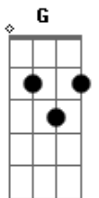

Cath Silva - Hey Child

tom:

A (forma dos acordes no tom de G)

Capostrate na 2ª casa

Intro: G

G
Hey child, look up
C G
You have a long way to go
G
Hey child, don't give up
C G
I'm right here by your side

Em G
I know sometimes trouble comes
Em G
And hits you hard making you fall
Em C
But don't worry son
D G
Sometimes we fall to learn how to get up again

G
Hey child, get up
C G
Hold my hand and come with me

Acordes

© ukulele-chords.com

© ukulele-chords.com

© ukulele-chords.com

© ukulele-chords.com

© ukulele-chords.com

© ukulele-chords.com

ukulele-chords.com

My child, open your heart
C G
Let me dwell inside of you
Em G
I know sometimes it feels
Em G
That you are all alone
C D D D
But I promise you son, you can have my word
G
I'm right beside you
(G Cadd9 G Cadd9)
Am
My heart is swelling
G
Tears are falling
Am
Body trembling
G
Love overflowing
Am
My heart is swelling
G
Tears are falling
Am
Body trembling
G
Love overflowing
Am
My heart is swelling
[Final] G Am G