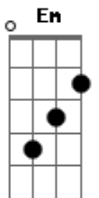

Cath Silva - Hey Child

tom:

A (forma dos acordes no tom de G)

Capostrate na 2ª casa

Intro: G

G
Hey child, look up
C G
You have a long way to go
G
Hey child, don't give up
C G
I'm right here by your side

Em G
I know sometimes trouble comes
Em G
And hits you hard making you fall
Em C
But don't worry son
D G
Sometimes we fall to learn how to get up again

G
Hey child, get up
C G
Hold my hand and come with me

Acordes

© ukulele-chords.com

© ukulele-chords.com

© ukulele-chords.com

© ukulele-chords.com

© ukulele-chords.com

© ukulele-chords.com

ukulele-chords.com

My child, open your heart
C G
Let me dwell inside of you
Em G
I know sometimes it feels
Em G
That you are all alone
C D D D
But I promise you son, you can have my word
G
I'm right beside you
(G Cadd9 G Cadd9)
Am
My heart is swelling
G
Tears are falling
Am
Body trembling
G
Love overflowing
Am
My heart is swelling
G
Tears are falling
Am
Body trembling
G
Love overflowing
Am
My heart is swelling
[Final] G Am G