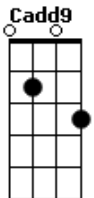

Cath Silva - Hey Child

tom:

A (forma dos acordes no tom de G)

Capostrate na 2ª casa

Intro: G

G
Hey child, look up
C G
You have a long way to go
G
Hey child, don't give up
C G
I'm right here by your side

Em G
I know sometimes trouble comes
Em G
And hits you hard making you fall
Em C
But don't worry son
D G
Sometimes we fall to learn how to get up again

G
Hey child, get up
C G
Hold my hand and come with me

Acordes

© ukulele-chords.com

© ukulele-chords.com

© ukulele-chords.com

© ukulele-chords.com

© ukulele-chords.com

© ukulele-chords.com

ukulele-chords.com

My child, open your heart
C G
Let me dwell inside of you
Em G
I know sometimes it feels
Em G
That you are all alone
C D D D
But I promise you son, you can have my word
G
I'm right beside you
(G Cadd9 G Cadd9)
Am
My heart is swelling
G
Tears are falling
Am
Body trembling
G
Love overflowing
Am
My heart is swelling
G
Tears are falling
Am
Body trembling
G
Love overflowing
Am
My heart is swelling
[Final] G Am G