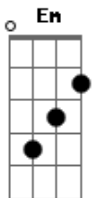

Cath Silva - Hey Child

tom:

A (forma dos acordes no tom de G)

Capostrate na 2ª casa

Intro: G

G
Hey child, look up
C G
You have a long way to go
G
Hey child, don't give up
C G
I'm right here by your side

Em G
I know sometimes trouble comes
Em G
And hits you hard making you fall
Em C
But don't worry son
D G
Sometimes we fall to learn how to get up again

G
Hey child, get up
C G
Hold my hand and come with me

Acordes

© ukulele-chords.com

© ukulele-chords.com

© ukulele-chords.com

© ukulele-chords.com

© ukulele-chords.com

© ukulele-chords.com

ukulele-chords.com

My child, open your heart
C G
Let me dwell inside of you
Em G
I know sometimes it feels
Em G
That you are all alone
C D D D
But I promise you son, you can have my word
G
I'm right beside you
(G Cadd9 G Cadd9)
Am
My heart is swelling
G
Tears are falling
Am
Body trembling
G
Love overflowing
Am
My heart is swelling
G
Tears are falling
Am
Body trembling
G
Love overflowing
Am
My heart is swelling
[Final] G Am G