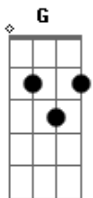

Cath Silva - Hey Child

tom:

A (forma dos acordes no tom de G)

Capostrate na 2ª casa

Intro: G

G
Hey child, look up
C G
You have a long way to go
G
Hey child, don't give up
C G
I'm right here by your side

Em G
I know sometimes trouble comes
Em G
And hits you hard making you fall
Em C
But don't worry son
D G
Sometimes we fall to learn how to get up again

G
Hey child, get up
C G
Hold my hand and come with me

Acordes

© ukulele-chords.com

© ukulele-chords.com

© ukulele-chords.com

© ukulele-chords.com

© ukulele-chords.com

© ukulele-chords.com

ukulele-chords.com

My child, open your heart
C G
Let me dwell inside of you
Em G
I know sometimes it feels
Em G
That you are all alone
C D D D
But I promise you son, you can have my word
G
I'm right beside you
(G Cadd9 G Cadd9)
Am
My heart is swelling
G
Tears are falling
Am
Body trembling
G
Love overflowing
Am
My heart is swelling
G
Tears are falling
Am
Body trembling
G
Love overflowing
Am
My heart is swelling
[Final] G Am G