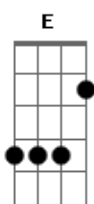

© ukulele-chords.com