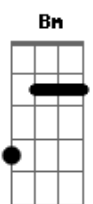

© ukulele-chords.com

© ukulele-chords.com