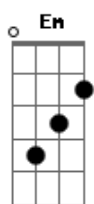

© ukulele-chords.com