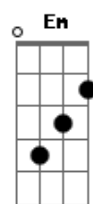

© ukulele-chords.com