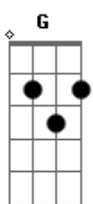

© ukulele-chords.com