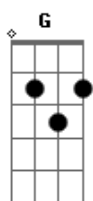

Catfish And The Bottlemen - Kathleen

Tom: D

Em D
You're simpatico

Bm A
And of all the lift homes and all the mixed feelings

Em D
You're cuts above

Bm A
And you don't own worries or a chest full of heartache

Em D
Yes, I know

Bm A
That I'll never work out exactly how you're thinking

Em D Bm A
But let me know, when I'm needed home

G D A
And I'd come

Bm A G D A
You can leather me with your lips

Bm
I've gotta give it to you

Bm G A
When you are not in the mood

Bm
I've gotta give it to you

G A
You give me problems

Bm G A
And made me give into you

Bm G A
Our dealer hates me you know

Bm G A
He used to see her but she sold

Bm G A
Him off on down the river

(Bm G A)

D Bm A (4x)

Acordes

© ukulele-chords.com

© ukulele-chords.com

© ukulele-chords.com

© ukulele-chords.com

© ukulele-chords.com