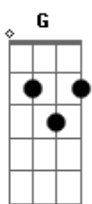

Catfish And The Bottlemen - Kathleen

Tom: D

Em D
You're simpatico

Bm A
And of all the lift homes and all the mixed feelings

Em D
You're cuts above

Bm A
And you don't own worries or a chest full of heartache

Em D
Yes, I know

Bm A
That I'll never work out exactly how you're thinking

Em D Bm A
But let me know, when I'm needed home

G D A
And I'd come

Bm A G D A
You can leather me with your lips

Bm
I've gotta give it to you

Bm G A
When you are not in the mood

Bm
I've gotta give it to you

G A
You give me problems

Bm G A
And made me give into you

Bm G A
Our dealer hates me you know

Bm G A
He used to see her but she sold

Bm G A
Him off on down the river

(Bm G A)

D Bm A (4x)

Acordes

© ukulele-chords.com

© ukulele-chords.com

© ukulele-chords.com

© ukulele-chords.com

© ukulele-chords.com