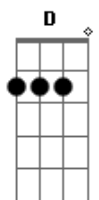

Catfish And The Bottlemen - Homesick

Tom: D

(com acordes na forma de Capostrate na 7ª casa G)

Em D C G
I got misled, mistook, discard.
Em D C
Anything that I said
Em D C G G
I'm not the type to call you up drunk,
G D Em
But I've got some lies to tell.

Em D C G
She hates her work but loves to flirt.
Em D C
Shame, she don't work with me.
Em D C G G
She gets uptight and don't like when I'm gal.
G D Em
But, she won't let on to me.

Em D C

I said I'm only looking out for you,
Em D C
she said It's obvious that's a lie.
Em D C
But, I only ever put out for you,
Em D C
You know Its obvious you don't try.

G D C
I said I'm only looking out for you,
Em D C
she said It's obvious that's a lie.
G D C
But, I only ever put out for you,
Em D C
You know Its obvious you don't try.

Em D C G
I got misled, mistook, discard.
Em D C
Anything that I said
Em D C G G
I'm not the type to call you up drunk,
G D Em
But I've got some lies to tell.

Acordes

© ukulele-chords.com