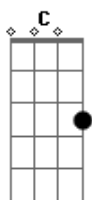

© ukulele-chords.com