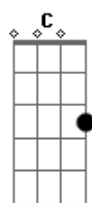

© ukulele-chords.com