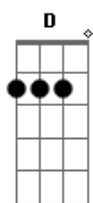

© ukulele-chords.com