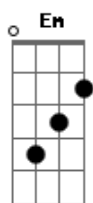

© ukulele-chords.com