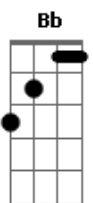

Em It's probably good I didn't call though (But I always want to)

[Refrão]

C **Em** **D**
I'd beg you but you know I'm never home
C **Em** **D**
I'd love you but I need another year alone
C **Em** **D**
I've tried to ignore it every time you phone
C **Em** **D**
But I never come close
G
I don't think through things
I never get time
Em
Cos' I don't think things through

[Segunda Parte]

G Larry call a load of smoke in
I wanna disappear for days
Em We've probably never struggled sleeping but I never want to
G Again I promised that I'd call her
Forget the time cos' I'm 7 hours behind

Em

It's probably good I didn't call though (But I always want to)

[Refrão]

C **Em** **D**
I'd beg you but you know I'm never home
C **Em** **D**
I'd love you but I need another year alone
C **Em** **D**
I'd try to ignore you every time you phone
C **Em** **D**
But I never come close
G
I don't think through things
I never get time

Em Cos' I don't think things through

G I don't think through things

I never get time

Em Cos' I don't think things through

[Solo] **G** **Em**

[Refrão]

C **Em** **D**
And I'd beg you but you know I'm not at home
C **Em** **D**
I'd love you but I need a second to myself
C **Em** **D**
I'd try to ignore you every time you phone
C **Em** **D**
But I never come close
C **G** **D**
I'd beg you but you know I'm never home
C **G** **D**
I'd love you but I need another year alone
C **G** **D**
I'd try to ignore you every time you phone
C **G** **D**
But I never come close

[Final] **C** **G** **D**
C **G** **D**
C **G** **D**
C **G** **D**

Acordes

© ukulele-chords.com