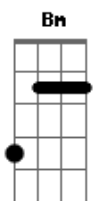

© ukulele-chords.com