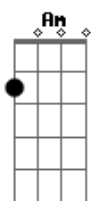

© ukulele-chords.com