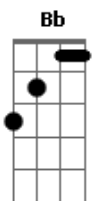

G G Em
This someone said
C D
Life got led
G G Em
By peo-ple who
C D
Just wanna flood your head
G G Em
And I'd have probably second guessed
C D
Everything that was said
G G Em
But it fits you at the time
C D
To fall for every line

[Refrão]

G
They said I give my love to all
C Em
All the ones that stuck around
D
The ones I counted on when I needed to get out
G
And I share my love with all
C Em
All the people that come round
D
When I've lost count of all things dragging us to ground

[Verso 2]

G G Em
This someone said
C C Am
Life got led
G G Em
By peo-ple who
C C Am
Just wanna fuck with my head
D C Bm
And I'd have probably second guessed
Em Bm Am
Yes I'd have kept my wits about me
G G Em
But it fits you at the time

C C Am
To fall for every line

[Refrão]

G
They said I give my love to all
C Em
All the ones that stuck around
D
The ones I counted on when I needed to get out
G
And I share my love with all
C Em
All the people that come round
D
When I've lost count of all things dragging us to ground

[Ponte]

C B7 Em
Oh, convinced me every time
A7
That I needed fooling
C B7 Em
So that I'd go and get it right

[Solo] G C Em
C Em D

[Refrão]

G
They said I give my love to all, all the ones that stuck around
Em
The ones I counted on when I needed to get out
C
And I share my love with all
Am
All the people that come round

[Ponte]

C B7 Em
Oh, convinced me every time
A7
That I needed fooling
C B7 Em
So that I'd go and get it right
C B7 Em
Yeah somewhere they convinced me down the line
A7
When I needed fooling
C B7 Em
So that I'd go and get it right

Acordes

© ukulele-chords.com