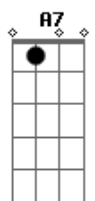

© ukulele-chords.com