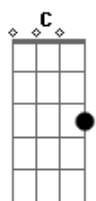

© ukulele-chords.com