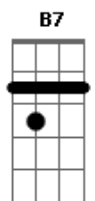

© ukulele-chords.com