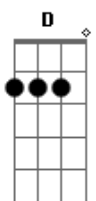

© ukulele-chords.com