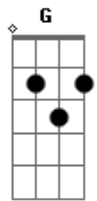

© ukulele-chords.com