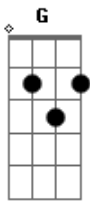

Catedral - I Will Love You

Tom: **C**
Intro: **C Am Dm G**

Turn on the light **C**
Look inside yourself **Am**
There's a place in the world for us **Dm**
A chance that we never trust **G**
Give me your hand **C**
Feel the air tonight **Am**
I just want to be here with you **Dm**

G
For the grace of God
I love you **C**
Always, I will love you **Am**
And I know what I mean **Em**
My Lord gave to me **F**
Forever my love is you **G**
Aumenta 1 tom no final da musica no refrão
Base do solo **C Am Dm G**
Base do ultimo solo **D Bm Gbm G A**

Acordes

© ukulele-chords.com

© ukulele-chords.com

© ukulele-chords.com

© ukulele-chords.com

© ukulele-chords.com

© ukulele-chords.com

© ukulele-chords.com

© ukulele-chords.com

© ukulele-chords.com