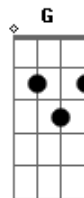

© ukulele-chords.com