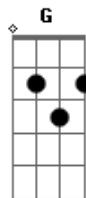

Cat Stevens - Katmandu

Tom: C

(intro) D C D C D C D C

D C D
I sit beside the dark

Beneath the mire

C G
Cold grey dusty day

D A A (strum) C G D
The morning lake drinks up the sky

(refrão)

(riff 1)

C G C G D
Katmandu, I'll soon be seeing you

F G C
And your strange, bewildering time

F G (riff 2) C B (riff 3)
Will hold me down

(D C D C D C D C)

Chop me some broken wood
We'll start a fire
White, warm, light the dawn
And help me see, oh Satan's tree

(riff 1) (riff 2) (riff 3)

Acordes

© ukulele-chords.com

© ukulele-chords.com

© ukulele-chords.com

© ukulele-chords.com

© ukulele-chords.com

© ukulele-chords.com