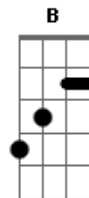

Cat Stevens - Katmandu

Tom: C

(intro) D C D C D C D C

D C D
I sit beside the dark

Beneath the mire

C G
Cold grey dusty day

D A A (strum) C G D
The morning lake drinks up the sky

(refrão)

(riff 1)

C G C G D
Katmandu, I'll soon be seeing you

F G C
And your strange, bewildering time

F G (riff 2) C B (riff 3)
Will hold me down

(D C D C D C D C)

Chop me some broken wood
We'll start a fire
White, warm, light the dawn
And help me see, oh Satan's tree

(riff 1) (riff 2) (riff 3)

Acordes

© ukulele-chords.com

© ukulele-chords.com

© ukulele-chords.com

© ukulele-chords.com

© ukulele-chords.com

© ukulele-chords.com