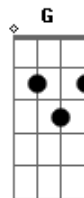

Cat Stevens - Katmandu

Tom: C

(intro) D C D C D C D C

D C D
I sit beside the dark

Beneath the mire

C G
Cold grey dusty day

D A A (strum) C G D
The morning lake drinks up the sky

(refrão)

(riff 1)

C G C G D
Katmandu, I'll soon be seeing you

F G C
And your strange, bewildering time

F G (riff 2) C B (riff 3)
Will hold me down

(D C D C D C D C)

Chop me some broken wood
We'll start a fire
White, warm, light the dawn
And help me see, oh Satan's tree

(riff 1) (riff 2) (riff 3)

Acordes

© ukulele-chords.com

© ukulele-chords.com

© ukulele-chords.com

© ukulele-chords.com

© ukulele-chords.com

© ukulele-chords.com