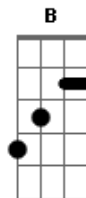

© ukulele-chords.com