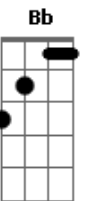

© ukulele-chords.com