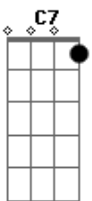

© ukulele-chords.com