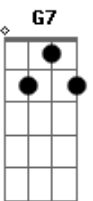

© ukulele-chords.com