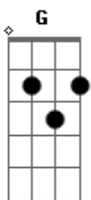

It's not time to make a change, just relax and take it easy
You're still young that's your fault, there's so much you have to know
Find a girl, settle down, if you want, you can marry
Look at me, I am old, but I'm happy
I was once like you are now, and I know that it's not easy
To be calm when you've found something going on
But take your time, think a lot, why think of everything you've got
For you will still be here tomorrow, but your dreams may not

E|-----3-----5-----|
B|0--0-0-1-----|
G|0--0-0-0--5-----5-----|
D|0--0-0-2-----|
A|-----|
E|-----|

How can I try to explain? 'cause when I do he turns away again I know I have to go

It's always been the same, same old story
From the moment I could talk I was ordered to listen
Now there's a way, and I know that I have to go away
I know I have to go

E|-----3-----5-----|
B|0--0-0-1-----|
G|0--0-0-0--5-----5-----|
D|0--0-0-2-----|
A|-----|
E|-----|

It's not time to make a change, just sit down and take it slowly
You're still young, that's your fault, there's so much you have to go through
Find a girl, settle down, if you want you can marry
Look at me, I am old, but I'm happy

All the times that I've cried, keeping all the things I knew inside

It's hard, but it's harder to ignore it
If they were right, I'd agree, but it's them they know, not me
Now there's a way, and I know that I have to go away

Acordes

© ukulele-chords.com