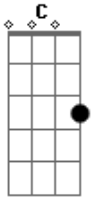

Cat Power - The Moon

Tom: C

C D F
The moon is not only beautiful
C D F
It is so far away
C D F
The moon is not only ice cold
C D F
It is here to stay
C D F
When I lay me down
C D F
Will you still be around
C D F
When they put me six feet underground
C D F
Will the big bad beautiful you be around
C D F
Everyone says they know you
C D F
Better than you know who
C D F
Everyone says they own you
C D F

More than you do
C D F
When I lay me down
C D F
Will you still be around
C D F
When they put me six feet underground
C D F
Will the big bad beautiful you be around
C D F
Cause the moon is not only beautiful
C D F
It is so far away
C D F
The moon is not only ice cold
C D F
It is here to stay
C D F
Everyone says they know you
C D F
better than you know who
C D F
Everyone says they own you
C D F
More than you do

Acordes

© ukulele-chords.com