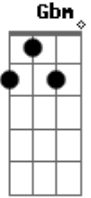

© ukulele-chords.com