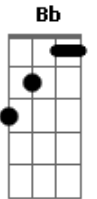

Cat Clyde - Mama Said

Tom: F

(F Dm Am Bb)

F
Mama said
Dm Am
It's gonna be a flight
Bb F
We gotta pack our bags and go
Dm Am Bb
Oooh

F
Mama said
Dm Am
We gotta go right now
Bb F
I don't wanna go right now
Dm Am Bb
Oooh

Mama said
We gotta get in the car
We gotta get in the car and drive
I don't wanna drive
I don't wanna drive
I don't wanna drive away
Oooh

Mama said
We gotta start a new life
I already have a life
Oooh
I think about it all the time
Oooh
I think about it all the time

Mama said
It's gonna be a flight
We gotta pack our bags and go
Oooh

Acordes

© ukulele-chords.com

© ukulele-chords.com

© ukulele-chords.com

© ukulele-chords.com

© ukulele-chords.com