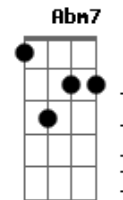

Castlevania - Nocturne

tom:

Intro: Bb Am7 A Dm Gm7 Am7
Bb7M Am7 Bb7M Bb

A7M Abm7 Dbm
Here a goddess of happiness cries
Gbm7 Abm7 Dbm
An endless timeless lullaby
A7M Abm7 Dbm
Sings her song of the dream she has
Gbm7 Abm7 Dbm
The sadness fills her eyes
A7M A Abm7 Dbm
End of love, Love is gone
Gbm7 Abm7 Dbm
No more dreams to dream about so life is done
A7M A Abm7 Dbm
If it's so
, Cut the thread
Gbm7 Abm7 Dbm
It's time to let it go

(A Abm7 Dbm)

Acordes

(Gbm7 Abm7 Ebn Abm7)

A7M Abm7 Dbm
Tears they flow to the thirst of the gods
Gbm7 Abm7 Dbm Db
The oceans roars drowned ou by rain
A7M Abm7 Dbm
Blameless wolf carries on alone
Gbm7 Abm7 Dbm
The silence now sorrounds him
A7M A Abm7 Dbm
Sooner than, Dreaming ends
Gbm7 Abm7 Dbm
Morning of the dawn will bring another day
A7M A Abm7 Dbm
Turn around, (And) you have found
Gbm7 Abm7 Dbm
A different place to dream