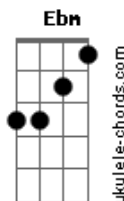

Castlevania - Nocturne

tom:

Intro: Bb Am7 A Dm Gm7 Am7
Bb7M Am7 Bb7M Bb

A7M Abm7 Dbm
Here a goddess of happiness cries
Gbm7 Abm7 Dbm
An endless timeless lullaby
A7M Abm7 Dbm
Sings her song of the dream she has
Gbm7 Abm7 Dbm
The sadness fills her eyes
A7M A Abm7 Dbm
End of love, Love is gone
Gbm7 Abm7 Dbm
No more dreams to dream about so life is done
A7M A Abm7 Dbm
If it's so
, Cut the thread
Gbm7 Abm7 Dbm
It's time to let it go

(A Abm7 Dbm)

Acordes

(Gbm7 Abm7 Ebn Abm7)

A7M Abm7 Dbm
Tears they flow to the thirst of the gods
Gbm7 Abm7 Dbm Db
The oceans roars drowned ou by rain
A7M Abm7 Dbm
Blameless wolf carries on alone
Gbm7 Abm7 Dbm
The silence now sorrounds him
A7M A Abm7 Dbm
Sooner than, Dreaming ends
Gbm7 Abm7 Dbm
Morning of the dawn will bring another day
A7M A Abm7 Dbm
Turn around, (And) you have found
Gbm7 Abm7 Dbm
A different place to dream