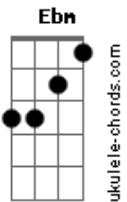

Castlevania - Nocturne

tom:

Intro: Bb Am7 A Dm Gm7 Am7
Bb7M Am7 Bb7M Bb

A7M Abm7 Dbm
Here a goddess of happiness cries
Gbm7 Abm7 Dbm
An endless timeless lullaby
A7M Abm7 Dbm
Sings her song of the dream she has
Gbm7 Abm7 Dbm
The sadness fills her eyes
A7M A Abm7 Dbm
End of love, Love is gone
Gbm7 Abm7 Dbm
No more dreams to dream about so life is done
A7M A Abm7 Dbm
If it's so
, Cut the thread
Gbm7 Abm7 Dbm
It's time to let it go

(A Abm7 Dbm)

Acordes

(Gbm7 Abm7 Ebn Abm7)

A7M Abm7 Dbm
Tears they flow to the thirst of the gods
Gbm7 Abm7 Dbm Db
The oceans roars drowned ou by rain
A7M Abm7 Dbm
Blameless wolf carries on alone
Gbm7 Abm7 Dbm
The silence now sorrounds him
A7M A Abm7 Dbm
Sooner than, Dreaming ends
Gbm7 Abm7 Dbm
Morning of the dawn will bring another day
A7M A Abm7 Dbm
Turn around, (And) you have found
Gbm7 Abm7 Dbm
A different place to dream