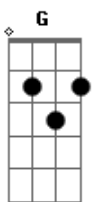

Casting Crowns - Slow Fade

Tom: Db

(com acordes na forma de Capotraste na 1ª casa Intro: Am C G F (3x))

VERSE I:

Be careful little eyes what you see
 It's the second glance that ties your hands
 As darkness pulls the strings
 Be careful little feet where you go
 For it's the little feet behind you that are sure to follow

BRIDGE:

The journey from your mind into your hands
 Is shorter than you're thinking
 Be careful if you think you stand
 You just might be sinkin'

REPEAT INTRO (x's 1)

REPEAT Chorus (EXCEPT LAST TWO LINES)

TAG:

Daddies never crumble in a day
 Families never crumble in a day
 It's a slow fade

REPEAT INTRO (3x)

Solo Guitar:

Acordes

© ukulele-chords.com

© ukulele-chords.com

© ukulele-chords.com