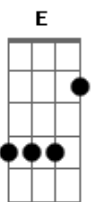

Casting Crowns - Slow Fade

Tom: Db

(com acordes na forma de Capotraste na 1ª casa Intro: Am C G F (3x))

VERSE I:

Be careful little eyes what you see
It's the second glance that ties your hands
As darkness pulls the strings
Be careful little feet where you go
For it's the little feet behind you that are sure to follow

Refrão

It's a slow fade when you give yourself away
It's a slow fade when black and white are turned to gray
And thoughts invade, choices made
A price will be paid
When you give yourself away
People never crumble in a day
It's a slow fade
It's a slow fade

VERSE II:

Be careful little ears what you hear
When flattery leads to compromise the end is always near
Be careful little lips what you say
For empty words and promises lead broken hearts astray

REPEAT Chorus (EXCEPT LAST TWO LINES)

BRIDGE:

The journey from your mind into your hands
Is shorter than you're thinking
Be careful if you think you stand
You just might be sinkin'

REPEAT INTRO (x's 1)

REPEAT Chorus (EXCEPT LAST TWO LINES)

TAG:

Daddies never crumble in a day
Families never crumble in a day
It's a slow fade

REPEAT INTRO (3x)

Solo Guitar:

Acordes

© ukulele-chords.com

© ukulele-chords.com

© ukulele-chords.com

© ukulele-chords.com

© ukulele-chords.com

© ukulele-chords.com

© ukulele-chords.com