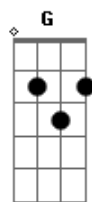

© ukulele-chords.com