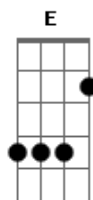

© ukulele-chords.com