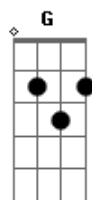

Casting Crowns - Slow Fade

Tom: Db

(com acordes na forma de C)
 Capotraste na 1ª casa
 Intro: Am C G F (3x)

VERSE I:

Be careful little eyes what you see
 It's the second glance that ties your hands
 As darkness pulls the strings
 Be careful little feet where you go
 For it's the little feet behind you that are sure to follow

BRIDGE:

The journey from your mind into your hands
 Is shorter than you're thinking
 Be careful if you think you stand
 You just might be sinkin'

REPEAT INTRO (x's 1)

REPEAT Chorus (EXCEPT LAST TWO LINES)

TAG:

Daddies never crumble in a day
 Families never crumble in a day
 It's a slow fade

REPEAT INTRO (3x)

Solo Guitar:

Acordes

© ukulele-chords.com

© ukulele-chords.com

© ukulele-chords.com