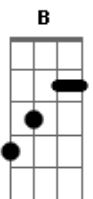

Cass McCombs - Harmonia

tom:

B (forma dos acordes no tom de G)

Capostrate na 4ª casa

Intro: G

C
Friend of mine
Bm
Let me show you
C
How the days in-between
G
Have become so few

C
Friend of mine
Bm Em
United by dream
C
Make me a part of you
G
And I will you of me

C
Friend of mine, forever
Bm
Let us travel high
C
To understand not only
G
The how but the why

C
Friend of mine
Bm Em
Fades to black
C
Does this belong to you?
G
I pull the knife from my back

[Solo] C Bm C G C Bm Em C G
C Bm C G C Bm Em C G

C Bm
I lept from the cliff into the pool
C
Of Jersey river water Jersey river water
G
The silly sideburn began its effects
C Bm Em
I smashed my arm and my leg on the rock going down
C
But when I rose from the depths, and nearly death
G
What a friendly world I found

D G
A friend friend friend friend is the end friend of mine
D G
A friend friend friend friend is the end friend of mine
D G
A friend friend friend friend is the end friend of mine

[Final] D G

Acordes

© ukulele-chords.com