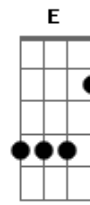

© ukulele-chords.com