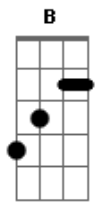

Acordes

© ukulele-chords.com