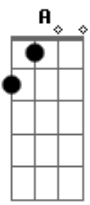

Acordes

© ukulele-chords.com

© ukulele-chords.com

© ukulele-chords.com

© ukulele-chords.com

© ukulele-chords.com

© ukulele-chords.com

© ukulele-chords.com

© ukulele-chords.com

© ukulele-chords.com