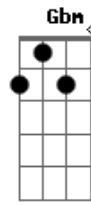

Rosanne Cash - The Wheel

Tom: B
 (com acordes na forma de A)
 Capostraste na 2ª casa

To:
 Date: Sun, 10 Oct 1993 17:01:59 -0500 (CDT)
 X-Mailer: ELM [version 2.4 PL22]
 Mime-Version: 1.0
 Content-Type: text/plain; charset=US-ASCII

```
D2          A
D2          A
D2          A
```

but I'm not sure. Steuart Smith is very close to being God, and so I can't tell with a high level of certainty. Plus, the way I've tabbed it out, the riff is a bitch to play, but then, I'm not very good. Any corrections are totally welcome. Anyway, this may not matter that much if, like me, the key of D is just way to high for you to sing. I've transposed it to A, capoed up at the 2nd fret. I'll put my chords at the end. I also don't know the solo, but it shouldn't be too hard to either figure it out yourself or just fake it. That's what I do.

Chord in original key Chord FORM capoed at 2

```
D          G
A          D
Bm         Em
G          C
Gbm        Bm
E          A
```

That should do it. With a text editor, you should be able to change the chords in the main body of this file yourself. Not only does it make it easier on us baritone-types, but it also eliminates that pesky Gbm chord, which can be a pain if your fingers aren't in the mood to barre chords. If you get some use out of this song, let me know, so I can be sure that I'm not just posting to see my own name on the .net.

--
 Marc Hirsh

```
\ /
  --"I went to the funeral and Lord it made me happy..."
  v
  (Lyle Lovett)
```

Acordes

© ukulele-chords.com

© ukulele-chords.com

© ukulele-chords.com

© ukulele-chords.com

© ukulele-chords.com