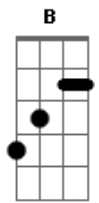

Acordes

© ukulele-chords.com