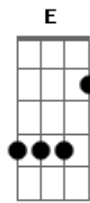

© ukulele-chords.com