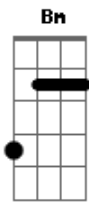

Rosanne Cash - The Wheel

Tom: B
 (com acordes na forma de A)
 Capostraste na 2ª casa

To:
 Date: Sun, 10 Oct 1993 17:01:59 -0500 (CDT)
 X-Mailer: ELM [version 2.4 PL22]
 Mime-Version: 1.0
 Content-Type: text/plain; charset=US-ASCII

```
D2          A
D2          A
D2          A
```

but I'm not sure. Steuart Smith is very close to being God, and so I can't tell with a high level of certainty. Plus, the way I've tabbed it out, the riff is a bitch to play, but then, I'm not very good. Any corrections are totally welcome. Anyway, this may not matter that much if, like me, the key of D is just way to high for you to sing. I've transposed it to A, capoed up at the 2nd fret. I'll put my chords at the end. I also don't know the solo, but it shouldn't be too hard to either figure it out yourself or just fake it. That's what I do.

Chord in original key	Chord FORM capoed at 2
D	G
A	D
Bm	Em
G	C
Gbm	Bm
E	A

That should do it. With a text editor, you should be able to change the chords in the main body of this file yourself. Not only does it make it easier on us baritone-types, but it also eliminates that pesky Gbm chord, which can be a pain if your fingers aren't in the mood to barre chords. If you get some use out of this song, let me know, so I can be sure that I'm not just posting to see my own name on the .net.

--
 Marc Hirsh
 \ /
 --"I went to the funeral and Lord it made me happy..."
 v
 (Lyle Lovett)

Acordes

© ukulele-chords.com

© ukulele-chords.com

© ukulele-chords.com

© ukulele-chords.com

© ukulele-chords.com