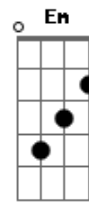

© ukulele-chords.com