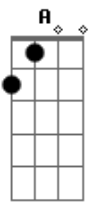

Acordes

© ukulele-chords.com

© ukulele-chords.com

© ukulele-chords.com

© ukulele-chords.com

© ukulele-chords.com

© ukulele-chords.com

© ukulele-chords.com

© ukulele-chords.com

© ukulele-chords.com