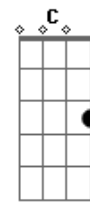

© ukulele-chords.com