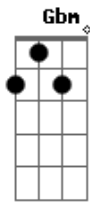

Rosanne Cash - The Wheel

Tom: B
 (com acordes na forma de A)
 Capostraste na 2ª casa

To:
 Date: Sun, 10 Oct 1993 17:01:59 -0500 (CDT)
 X-Mailer: ELM [version 2.4 PL22]
 Mime-Version: 1.0
 Content-Type: text/plain; charset=US-ASCII

```
D2          A
D2          A
D2          A
```

but I'm not sure. Steuart Smith is very close to being God, and so I can't tell with a high level of certainty. Plus, the way I've tabbed it out, the riff is a bitch to play, but then, I'm not very good. Any corrections are totally welcome. Anyway, this may not matter that much if, like me, the key of D is just way to high for you to sing. I've transposed it to A, capoed up at the 2nd fret. I'll put my chords at the end. I also don't know the solo, but it shouldn't be too hard to either figure it out yourself or just fake it. That's what I do.

Chord in original key	Chord FORM capoed at 2
D	G
A	D
Bm	Em
G	C
Gbm	Bm
E	A

That should do it. With a text editor, you should be able to change the chords in the main body of this file yourself. Not only does it make it easier on us baritone-types, but it also eliminates that pesky Gbm chord, which can be a pain if your fingers aren't in the mood to barre chords. If you get some use out of this song, let me know, so I can be sure that I'm not just posting to see my own name on the .net.

--
 Marc Hirsh
 \ /
 --"I went to the funeral and Lord it made me happy..."
 v
 (Lyle Lovett)

Acordes

© ukulele-chords.com

© ukulele-chords.com

© ukulele-chords.com

© ukulele-chords.com

© ukulele-chords.com