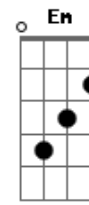

© ukulele-chords.com