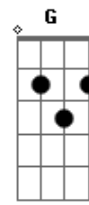

Rosanne Cash - The Wheel

Tom: B
 (com acordes na forma de A)
 Capostraste na 2ª casa

To:
 Date: Sun, 10 Oct 1993 17:01:59 -0500 (CDT)
 X-Mailer: ELM [version 2.4 PL22]
 Mime-Version: 1.0
 Content-Type: text/plain; charset=US-ASCII

```
D2          A
D2          A
D2          A
```

but I'm not sure. Steuart Smith is very close to being God, and so I can't tell with a high level of certainty. Plus, the way I've tabbed it out, the riff is a bitch to play, but then, I'm not very good. Any corrections are totally welcome. Anyway, this may not matter that much if, like me, the key of D is just way to high for you to sing. I've transposed it to A, capoed up at the 2nd fret. I'll put my chords at the end. I also don't know the solo, but it shouldn't be too hard to either figure it out yourself or just fake it. That's what I do.

Chord in original key Chord FORM capoed at 2

```
D          G
A          D
Bm         Em
G          C
Gbm        Bm
E          A
```

That should do it. With a text editor, you should be able to change the chords in the main body of this file yourself. Not only does it make it easier on us baritone-types, but it also eliminates that pesky Gbm chord, which can be a pain if your fingers aren't in the mood to barre chords. If you get some use out of this song, let me know, so I can be sure that I'm not just posting to see my own name on the .net.

--
 Marc Hirsh

```
\ /
  --"I went to the funeral and Lord it made me happy..."
  v
  (Lyle Lovett)
```

Acordes

© ukulele-chords.com

© ukulele-chords.com

© ukulele-chords.com

© ukulele-chords.com

© ukulele-chords.com