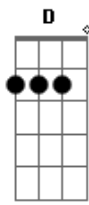

Rosanne Cash - The Wheel

Tom: B
 (com acordes na forma de A)
 Capostraste na 2ª casa

To:
 Date: Sun, 10 Oct 1993 17:01:59 -0500 (CDT)
 X-Mailer: ELM [version 2.4 PL22]
 Mime-Version: 1.0
 Content-Type: text/plain; charset=US-ASCII

Chord in original key Chord FORM capoed at 2

```
D          G
A          D
Bm         Em
G          C
Gbm        Bm
E          A
```

That should do it. With a text editor, you should be able to change the chords in the main body of this file yourself. Not only does it make it easier on us baritone-types, but it also eliminates that pesky Gbm chord, which can be a pain if your fingers aren't in the mood to barre chords. If you get some use out of this song, let me know, so I can be sure that I'm not just posting to see my own name on the .net.

--
 Marc Hirsh

```
\ /
  --"I went to the funeral and Lord it made me happy..."
  v
  (Lyle Lovett)
```

Acordes

© ukulele-chords.com

© ukulele-chords.com

© ukulele-chords.com

© ukulele-chords.com

© ukulele-chords.com