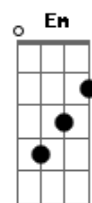

© ukulele-chords.com