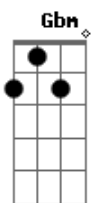

© ukulele-chords.com