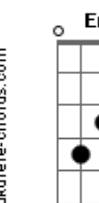

© ukulele-chords.com