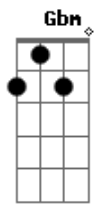

© ukulele-chords.com