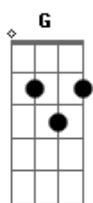

Bm **A**
'Cause I've seen the dark side too

Gbm **Bm**
When the night falls on you

Gbm **Bm**
And you don't know what to do

G
Nothing you confess

A
Can make me love you less

D **Bm**
I'll stand by you, I'll stand by you

Am
I won't let nobody hurt you

D **F** **G**
I'll stand by you

C **Em**
So, if you're mad, get mad

F
Don't hold it all inside

G **G**
Come on and talk to me now

C **Am** **Em**
Hey, what you got to hide

F
I get angry too

Am **G**
Well I'm a lot like you

Em **Am**
When you're standing at the crossroads

Em **Am**
And don't know which path to choose

F
Let me come along

G
'Cause even if you're wrong

D **Bm**
I'll stand by you, I'll stand by you

D **Bm** **A**
I'll stand by you

G **D** **Bm** **A**
Oh, I'll stand by you

G **D**
I'll stand by you

Acordes

© ukulele-chords.com

© ukulele-chords.com

© ukulele-chords.com

© ukulele-chords.com