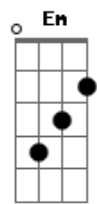

© ukulele-chords.com