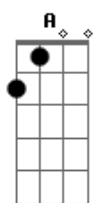

Carrie Underwood - I'll Stand By You

Tom: G
Intro:

D **Gbm**
Oh, why you look so sad

G
The tears are in your eyes

A A A
Come on and come to meeee now

D Bm Gbm
Don't be ashamed to cry

G
Let me see you through

Bm A
'Cause I've seen the dark side too

Gbm Bm
When the night falls on you

Gbm Bm
And you don't know what to do

G
Nothing you confess

A
Can make me love you less

D Bm
I'll stand by you, I'll stand by you

Am
I won't let nobody hurt you

D F G
I'll stand by you

C Em
So, if you're mad, get mad

F
Don't hold it all inside

G G
Come on and talk to me now

C Am Em
Hey, what you got to hide

F
I get angry too

Am G
Well I'm a lot like you

Em Am
When you're standing at the crossroads

Em Am
And don't know which path to choose

F
Let me come along

G
'Cause even if you're wrong

D Bm
I'll stand by you, I'll stand by you

Am
I won't let nobody hurt you

D
I'll stand by you

Bm
Take me in into your darkest hour

Am
And I'll never desert you

D
I'll stand by you

Solo:

Gbm Bm
And when, when the night

Gbm Bm
Falls on you, baby

G
You're feeling all alone

A
You won't be on your own

D Bm
I'll stand by you, I'll stand by you

Am
I won't let nobody hurt you

D
I'll stand by you

Bm
Take me in into your darkest hour

Am
And I'll never desert you

D Bm A
I'll stand by you

G D Bm A
Oh, I'll stand by you

G D
I'll stand by you

Acordes

© ukulele-chords.com