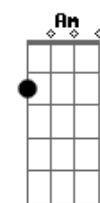

© ukulele-chords.com