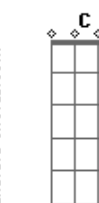

© ukulele-chords.com