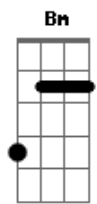

© ukulele-chords.com