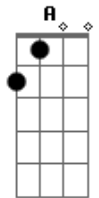

D Gbm D
That I dug my key into the side of his pretty little suped up 4 wheel drive,
D Gbm Dbm
carved my name into his leather seat...
D Gbm
I took a Louisville slugger to both head lights,
D Gbm
slashed a hole in all 4 tires...
D Dbm Gbm E D Dbm
And maybe next time he'll think before he cheats.

Right now, she's probably up singing some white-trash version of Shania karaoke..

Right now, she's probably saying "I'm drunk" and he's a thinking that he's gonna lucky, Right now, he's probably dabbing 3 dollars worth of that bathroom Polo... And he don't know...

That I dug my key into the side of his pretty little suped up 4 wheel drive, carved my name into his leather seat, I took a Louisville slugger to both head lights, slashed a hole in all 4 tires...

And maybe next time he'll think before he cheats.
A E D
I might saved a little trouble for the next girl,
Bm Dbm
Cause the next time that he cheats...
Gbm E D Dbm

Oh, you know it won't be on me!
Gbm E D Dbm

Ohh... not on me...

Cause I dug my key into the side of his pretty little suped up 4 wheel drive, carved my name into his leather seat... I took a Louisville slugger to both head lights, slashed a hole in all 4 tires...
D Dbm Bm
Maybe next time he'll think before he cheats.
D Dbm Gbm E D E
Ohh.. Maybe next time he'll think before he cheats...
Gbm E D Dbm
Ohh... before he cheats...

Acordes

© ukulele-chords.com