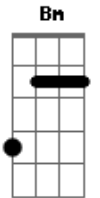

© ukulele-chords.com