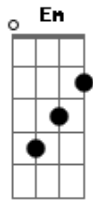

The Carpenters - You

Tom: D

(intro) D Gb Em AM7

D Gb Em AM7
 You are the one who makes me happy
 D Gb Em AM7
 When everything else turns to grey
 D Gb Em AM7
 Yours is the voice that wakes me mornings
 D Gb Em AM7
 And sends me out into the day
 D Gb
 You are the crowd that sits quiet
 Em AM7
 Listening to me
 D Gb Em AM7
 And all the mad sense that I make

 You are one of the few things worth remembering
 D Gb
 And since it's all true
 Em AM7
 How could anyone mean more to me

D Gb Em AM7
 Than you

 D Gb Em AM7
 Sorry if sometimes I look past you
 D Gb Em AM7
 There's no one beyond your eyes
 D Gb Em AM7
 Inside my head whells are turning
 D Gb Em AM7
 Hey, sometimes I'm not so wise
 D Gb
 You are my heart and my soul
 Em AM7
 My inspiration
 D Gb Em AM7
 Just like the old love song goes

 D Gb
 You're my heart and my soul
 Em AM7
 My inspiration
 D Gb Em AM7
 Just like the old love song goes

Acordes

© ukulele-chords.com

© ukulele-chords.com

© ukulele-chords.com