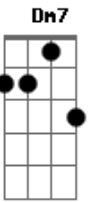

© ukulele-chords.com