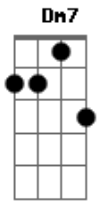

© ukulele-chords.com

© ukulele-chords.com