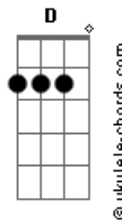

The Carpenters - Close to You

tom:

Intro: C B Bm Em
C D G2 G

[Primeira Parte]

Why do birds suddenly appear
Every time you are near?

[Refrão]

Just like me, they long to be close to you

[Primeira Parte]

Why do stars fall down from the sky
Every time you walk by?

[Refrão]

Just like me, they long to be close to you

[Segunda Parte]

On the day that you were born the angels got together
And decided to create a dream come true
So they sprinkled moon dust in your hair of gold
And starlight in your eyes of blue

Acordes

[Primeira Parte]

That is why all the girls in town
Follow you all around

[Refrão]

Just like me, they long to be close to you

[Solo] C B Bm Em
C D G2 G G7

[Terceira Parte]

On the day that you were born the angels got together
And decided to create a dream come true
So they sprinkled moon dust in your hair of gold
And starlight in your eyes of blue