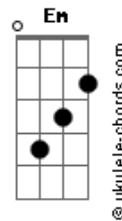

The Carpenters - Close to You

tom:

Intro: C B Bm Em
C D G2 G

[Primeira Parte]

Why do birds suddenly appear
Every time you are near?

[Refrão]

Just like me, they long to be close to you

[Primeira Parte]

Why do stars fall down from the sky
Every time you walk by?

[Refrão]

Just like me, they long to be close to you

[Segunda Parte]

On the day that you were born the angels got together
And decided to create a dream come true
So they sprinkled moon dust in your hair of gold
And starlight in your eyes of blue

Acordes

[Primeira Parte]

That is why all the girls in town
Follow you all around

[Refrão]

Just like me, they long to be close to you

[Solo] C B Bm Em
C D G2 G G7

[Terceira Parte]

On the day that you were born the angels got together
And decided to create a dream come true
So they sprinkled moon dust in your hair of gold
And starlight in your eyes of blue