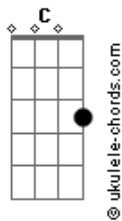

The Carpenters - Close to You

tom:

Intro: C B Bm Em
C D G2 G

[Primeira Parte]

Why do birds suddenly appear
Every time you are near?

[Refrão]

Just like me, they long to be close to you

[Primeira Parte]

Why do stars fall down from the sky
Every time you walk by?

[Refrão]

Just like me, they long to be close to you

[Segunda Parte]

On the day that you were born the angels got together
And decided to create a dream come true
So they sprinkled moon dust in your hair of gold
And starlight in your eyes of blue

Acordes

[Primeira Parte]

That is why all the girls in town
Follow you all around

[Refrão]

Just like me, they long to be close to you

[Solo] C B Bm Em
C D G2 G G7

[Terceira Parte]

On the day that you were born the angels got together
And decided to create a dream come true
So they sprinkled moon dust in your hair of gold
And starlight in your eyes of blue