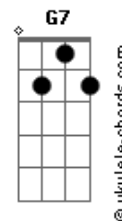

The Carpenters - Close to You

tom:

Intro: C B Bm Em
C D G2 G

[Primeira Parte]

Why do birds suddenly appear
Every time you are near?

[Refrão]

Just like me, they long to be close to you

[Primeira Parte]

Acordes

[Primeira Parte]

That is why all the girls in town
Follow you all around

[Refrão]

Just like me, they long to be close to you

[Solo] C B Bm Em
C D G2 G G7

[Terceira Parte]

On the day that you were born the angels got together
And decided to create a dream come true
So they sprinkled moon dust in your hair of gold
And starlight in your eyes of blue