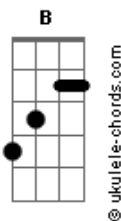

The Carpenters - Close to You

tom:

Intro: C B Bm Em
C D G2 G

[Primeira Parte]

Why do birds suddenly appear
Every time you are near?

[Refrão]

Just like me, they long to be close to you

[Primeira Parte]

Why do stars fall down from the sky
Every time you walk by?

[Refrão]

Just like me, they long to be close to you

[Segunda Parte]

On the day that you were born the angels got together
And decided to create a dream come true
So they sprinkled moon dust in your hair of gold
And starlight in your eyes of blue

Acordes

[Primeira Parte]

That is why all the girls in town
Follow you all around

[Refrão]

Just like me, they long to be close to you

[Solo] C B Bm Em
C D G2 G G7

[Terceira Parte]

On the day that you were born the angels got together
And decided to create a dream come true
So they sprinkled moon dust in your hair of gold
And starlight in your eyes of blue