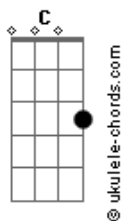

The Carpenters - Close to You

tom:

Intro: C B Bm Em
C D G2 G

[Primeira Parte]

Why do birds suddenly appear
Every time you are near?

[Refrão]

Just like me, they long to be close to you

[Primeira Parte]

Why do stars fall down from the sky
Every time you walk by?

[Refrão]

Just like me, they long to be close to you

[Segunda Parte]

On the day that you were born the angels got together
And decided to create a dream come true
So they sprinkled moon dust in your hair of gold
And starlight in your eyes of blue

Acordes

[Primeira Parte]

That is why all the girls in town
Follow you all around

[Refrão]

Just like me, they long to be close to you

[Solo] C B Bm Em
C D G2 G G7

[Terceira Parte]

On the day that you were born the angels got together
And decided to create a dream come true
So they sprinkled moon dust in your hair of gold
And starlight in your eyes of blue