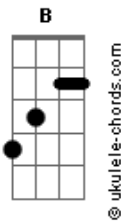

The Carpenters - Close to You

tom:

Intro: C B Bm Em
C D G2 G

[Primeira Parte]

Why do birds suddenly appear
Every time you are near?

[Refrão]

Just like me, they long to be close to you

[Primeira Parte]

Why do stars fall down from the sky
Every time you walk by?

[Refrão]

Just like me, they long to be close to you

[Segunda Parte]

On the day that you were born the angels got together
And decided to create a dream come true
So they sprinkled moon dust in your hair of gold
And starlight in your eyes of blue

Acordes

[Primeira Parte]

That is why all the girls in town
Follow you all around

[Refrão]

Just like me, they long to be close to you

[Solo] C B Bm Em
C D G2 G G7

[Terceira Parte]

On the day that you were born the angels got together
And decided to create a dream come true
So they sprinkled moon dust in your hair of gold
And starlight in your eyes of blue