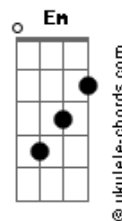

The Carpenters - Close to You

tom:

Intro: C B Bm Em
C D G2 G

[Primeira Parte]

Why do birds suddenly appear
Every time you are near?

[Refrão]

Just like me, they long to be close to you

[Primeira Parte]

Why do stars fall down from the sky
Every time you walk by?

[Refrão]

Just like me, they long to be close to you

[Segunda Parte]

On the day that you were born the angels got together
And decided to create a dream come true
So they sprinkled moon dust in your hair of gold
And starlight in your eyes of blue

Acordes

[Primeira Parte]

That is why all the girls in town
Follow you all around

[Refrão]

Just like me, they long to be close to you

[Solo] C B Bm Em
C D G2 G G7

[Terceira Parte]

On the day that you were born the angels got together
And decided to create a dream come true
So they sprinkled moon dust in your hair of gold
And starlight in your eyes of blue