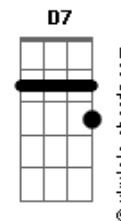

The Carpenters - Close to You

tom:

Intro: C B Bm Em
C D G2 G

[Primeira Parte]

Why do birds suddenly appear
Every time you are near?

[Refrão]

Just like me, they long to be close to you

[Primeira Parte]

Why do stars fall down from the sky
Every time you walk by?

[Refrão]

Just like me, they long to be close to you

[Segunda Parte]

On the day that you were born the angels got together
And decided to create a dream come true
So they sprinkled moon dust in your hair of gold
And starlight in your eyes of blue

Acordes

[Primeira Parte]

That is why all the girls in town
Follow you all around

[Refrão]

Just like me, they long to be close to you

[Solo] C B Bm Em
C D G2 G G7

[Terceira Parte]

On the day that you were born the angels got together
And decided to create a dream come true
So they sprinkled moon dust in your hair of gold
And starlight in your eyes of blue