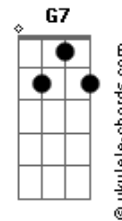

The Carpenters - Close to You

tom:

Intro: C B Bm Em
C D G2 G

[Primeira Parte]

Why do birds suddenly appear
Every time you are near?

[Refrão]

Just like me, they long to be close to you

[Primeira Parte]

Acordes

[Primeira Parte]

That is why all the girls in town
Follow you all around

[Refrão]

Just like me, they long to be close to you

[Solo] C B Bm Em
C D G2 G G7

[Terceira Parte]

On the day that you were born the angels got together
And decided to create a dream come true
So they sprinkled moon dust in your hair of gold
And starlight in your eyes of blue