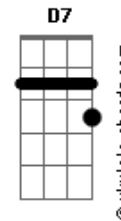

The Carpenters - Close to You

tom:

Intro: C B Bm Em
C D G2 G

[Primeira Parte]

Why do birds suddenly appear
Every time you are near?

[Refrão]

Just like me, they long to be close to you

[Primeira Parte]

Why do stars fall down from the sky
Every time you walk by?

[Refrão]

Just like me, they long to be close to you

[Segunda Parte]

On the day that you were born the angels got together
And decided to create a dream come true
So they sprinkled moon dust in your hair of gold
And starlight in your eyes of blue

Acordes

[Primeira Parte]

That is why all the girls in town
Follow you all around

[Refrão]

Just like me, they long to be close to you

[Solo] C B Bm Em
C D G2 G G7

[Terceira Parte]

On the day that you were born the angels got together
And decided to create a dream come true
So they sprinkled moon dust in your hair of gold
And starlight in your eyes of blue