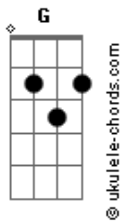

The Carpenters - Close to You

tom:

Intro: C B Bm Em
C D G2 G

[Primeira Parte]

Why do birds suddenly appear
Every time you are near?

[Refrão]

Just like me, they long to be close to you

[Primeira Parte]

Why do stars fall down from the sky
Every time you walk by?

[Refrão]

Just like me, they long to be close to you

[Segunda Parte]

On the day that you were born the angels got together
And decided to create a dream come true
So they sprinkled moon dust in your hair of gold
And starlight in your eyes of blue

Acordes

[Primeira Parte]

That is why all the girls in town
Follow you all around

[Refrão]

Just like me, they long to be close to you

[Solo] C B Bm Em
C D G2 G G7

[Terceira Parte]

On the day that you were born the angels got together
And decided to create a dream come true
So they sprinkled moon dust in your hair of gold
And starlight in your eyes of blue