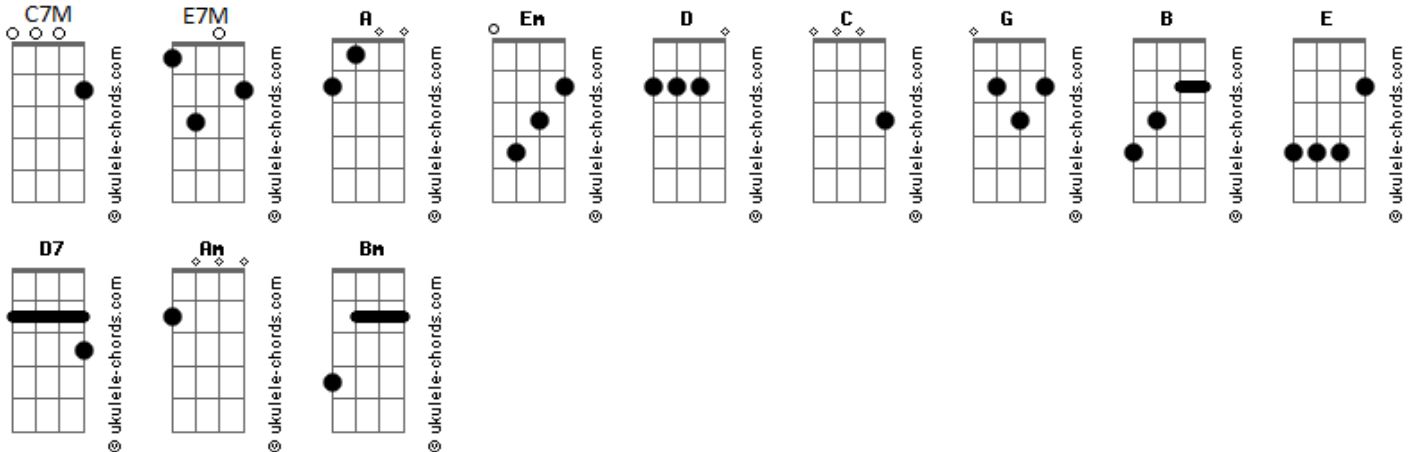

[Primeira Parte]

Em
You're not alone

D
Under a sky of vultures

Em D
With all that could've been

Em
You made it home

D
With silver string unbroken

Em D
Ain't that the sweetest gift?

[Pré-Refrão]

Em D
Oh, little miracle, swing low

C G B
Where there can be no compromises down low

[Refrão]

Em A D G B
I don't know but I believe

Em A D G B
We'll get another day together

Em A D G
Violent love, feel my embrace, oh

Em A D G B
No, I don't know, but I believe

[Segunda Parte]

Em D

Acordes

And I'd have said it was impossible

Em D
To find you in this life and keep you just enough

[Pré-Refrão]

Em D
Oh, little miracle, swing low