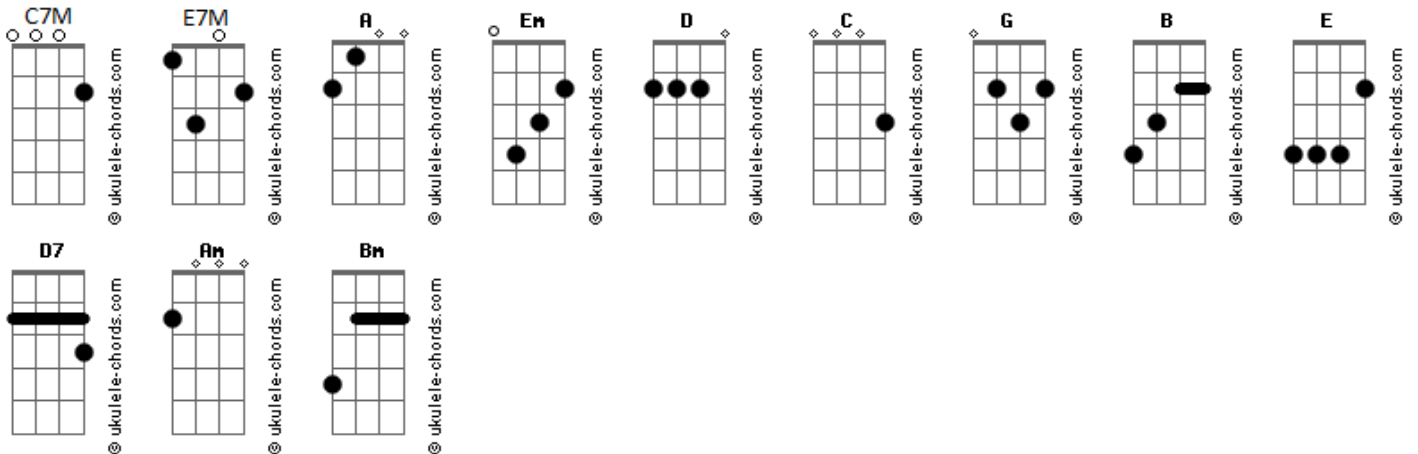

[Primeira Parte]

Em
You're not alone

D
Under a sky of vultures

Em D
With all that could've been

Em
You made it home

D
With silver string unbroken

Em D
Ain't that the sweetest gift?

[Pré-Refrão]

Em D
Oh, little miracle, swing low

C G B
Where there can be no compromises down low

[Refrão]

Em A D G B
I don't know but I believe

Em A D G B
We'll get another day together

Em A D G
Violent love, feel my embrace, oh

Em A D G B
No, I don't know, but I believe

[Segunda Parte]

Em D

Acordes

And I'd have said it was impossible

Em D
To find you in this life and keep you just enough

[Pré-Refrão]

Em D
Oh, little miracle, swing low