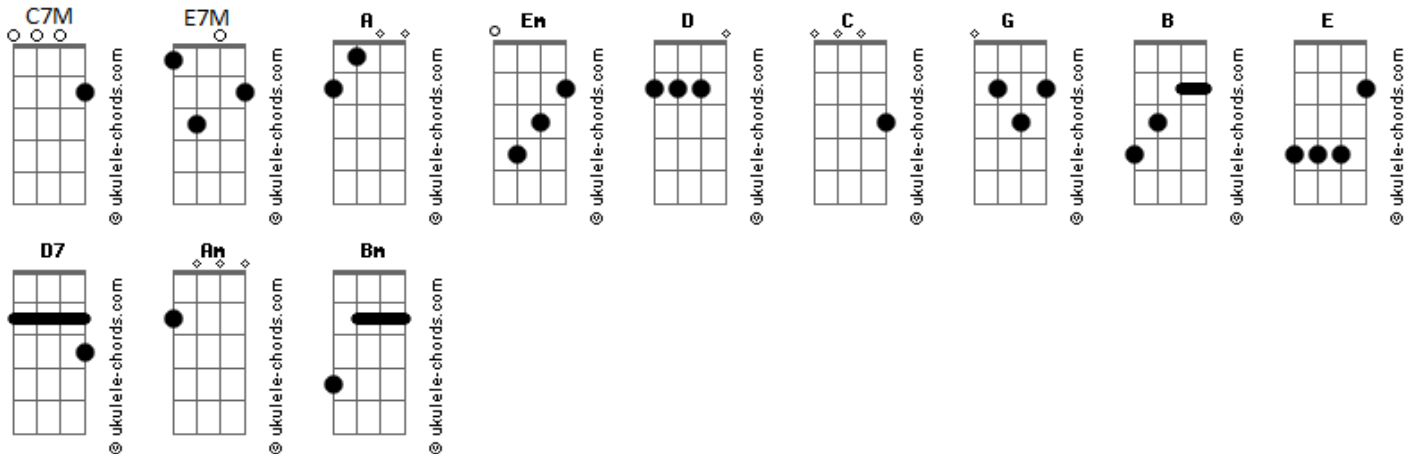

[Primeira Parte]

Em  
You're not alone

D  
Under a sky of vultures

Em D  
With all that could've been

Em  
You made it home

D  
With silver string unbroken

Em D  
Ain't that the sweetest gift?

[Pré-Refrão]

Em D  
Oh, little miracle, swing low

C G B  
Where there can be no compromises down low

[Refrão]

Em A D G B  
I don't know but I believe

Em A D G B  
We'll get another day together

Em A D G  
Violent love, feel my embrace, oh

## Acordes

And I'd have said it was impossible

Em D  
To find you in this life and keep you just enough

[Pré-Refrão]

Em D  
Oh, little miracle, swing low

C G B E  
Where there can be no compromises down low