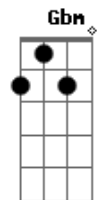

[Refrão]

D
But I'm so non-physical
Gbm A
I do, I do, feel like the lady
Bm Dbm D
I do, I do, fireworks blazing
Gbm A
I do, I do, heart is unbreaking
Bm
I do, I do, but don't drop my name

[Segunda Parte]

D Gbm
Bunny is a rider, satellite can't find her
Bm Dbm
No sympathy, hmm, ain't nothing for free
D Gbm
Bunny is a rider, giddyup, can't find her
Bm Dbm
No sympathy, hmm, ain't nothing for free
D Gbm
Dirty like it's Earth Day, tryna wet that palette
Bm Dbm
Can you cut that check, crush that wreck, run out empty on 'em
D Gbm
Awol on a Thursday, tryna go ask Alice

Bm Dbm
Tryna catch that rabbit

[Refrão]

D
But I'm so non-physical
Gbm A
I do, I do, feel like the lady
Bm Dbm D
I do, I do, fireworks blazing
Gbm A
I do, I do, heart is unbreaking
Bm
I do, I do, but don't drop my name

[Ponte]

D Gbm
Bunny is a-Bunny is a, a rider
A Bm Dbm
Can't find her, eeh
D Gbm
Bunny is a-Bunny is a, a rider?
A Bm Dbm
Can't find her, eeh

[Refrão Final]

D
Yeah, I'm so non-physical
Gbm A
I do, I do, feel like the lady
Bm Dbm D
I do, I do, fireworks blazing
Gbm A
I do, I do, heart is unbreaking
Bm
I do, I do, but don't drop my name

D Gbm
Bunny is a-Bunny is a, a rider
A Bm Dbm
Can't find her, eeh
D Gbm
Bunny is a-Bunny is a, a rider
A Bm Dbm
Can't find her, eeh
D Gbm
Bunny is a-Bunny is a, a rider
A Bm Dbm
Can't find her, eeh
D D
Bunny is a-Bunny is a, bunny is a rider

Acordes