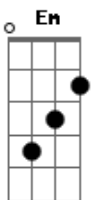

© ukulele-chords.com