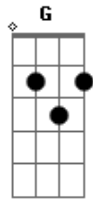

© ukulele-chords.com