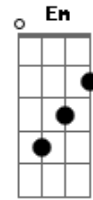

© ukulele-chords.com