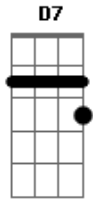

© ukulele-chords.com