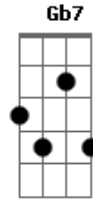

© ukulele-chords.com