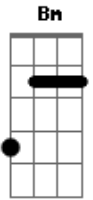

Carole King - Beautiful

Tom:
[Refrão]

Bm **D7** **G**
You've got to get up every morning
Em7
With a smile on your face
D **Bm** **E7**
And show the world all the love in your heart
G
Then people gonna treat you better
D
You're gonna find, yes, you will
D7 **D**
That you're beautiful as you feel

[Verso 1]

Bm **Bm** **G** **G**
Waiting at the station with a workday wind a-blowing
Em **Gb7**
I've got nothing to do but watch the passers-by
Bm **Bm** **G** **G**
Mirrored in their faces I see frustration growing
Em **G** **Gb7**
And they don't see it showing, why do I?

[Refrão]

Bm **D7** **G**
You've got to get up every morning
Em7
With a smile on your face

D **Bm** **E7**
And show the world all the love in your heart
G
Then people gonna treat you better
D
You're gonna find, yes, you will
D7 **D**
That you're beautiful as you feel

[Verso 2]

Bm **Bm** **G** **G**
I have often asked myself the reason for sadness
Em **Gb7**
In a world where tears are just a lullaby
Bm **Bm** **G** **G**
If there's any answer, maybe love can end the madness
Em **G** **Gb7**
Maybe not, oh, but we can only try

[Refrão]

Bm **D7** **G**
You've got to get up every morning
Em7
With a smile on your face
D **Bm** **E7**
And show the world all the love in your heart
G
Then people gonna treat you better
D
You're gonna find, yes, you will
D7 **D**
That you're beautiful as you feel

Acordes

© ukulele-chords.com