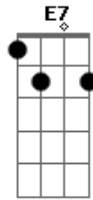

© ukulele-chords.com