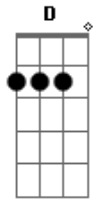

© ukulele-chords.com